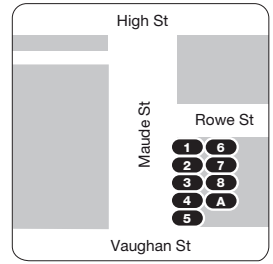

City Inset

Routes

- 1** Archer Street
- 2** Hospital
- 3** Colliver Road
- 4** International Village
- 5** Kialla Lakes
- 6** Market Place
- 7** Waranga Drive
- 8** Hawkins Street
- A** Shepparton - Mooroopna