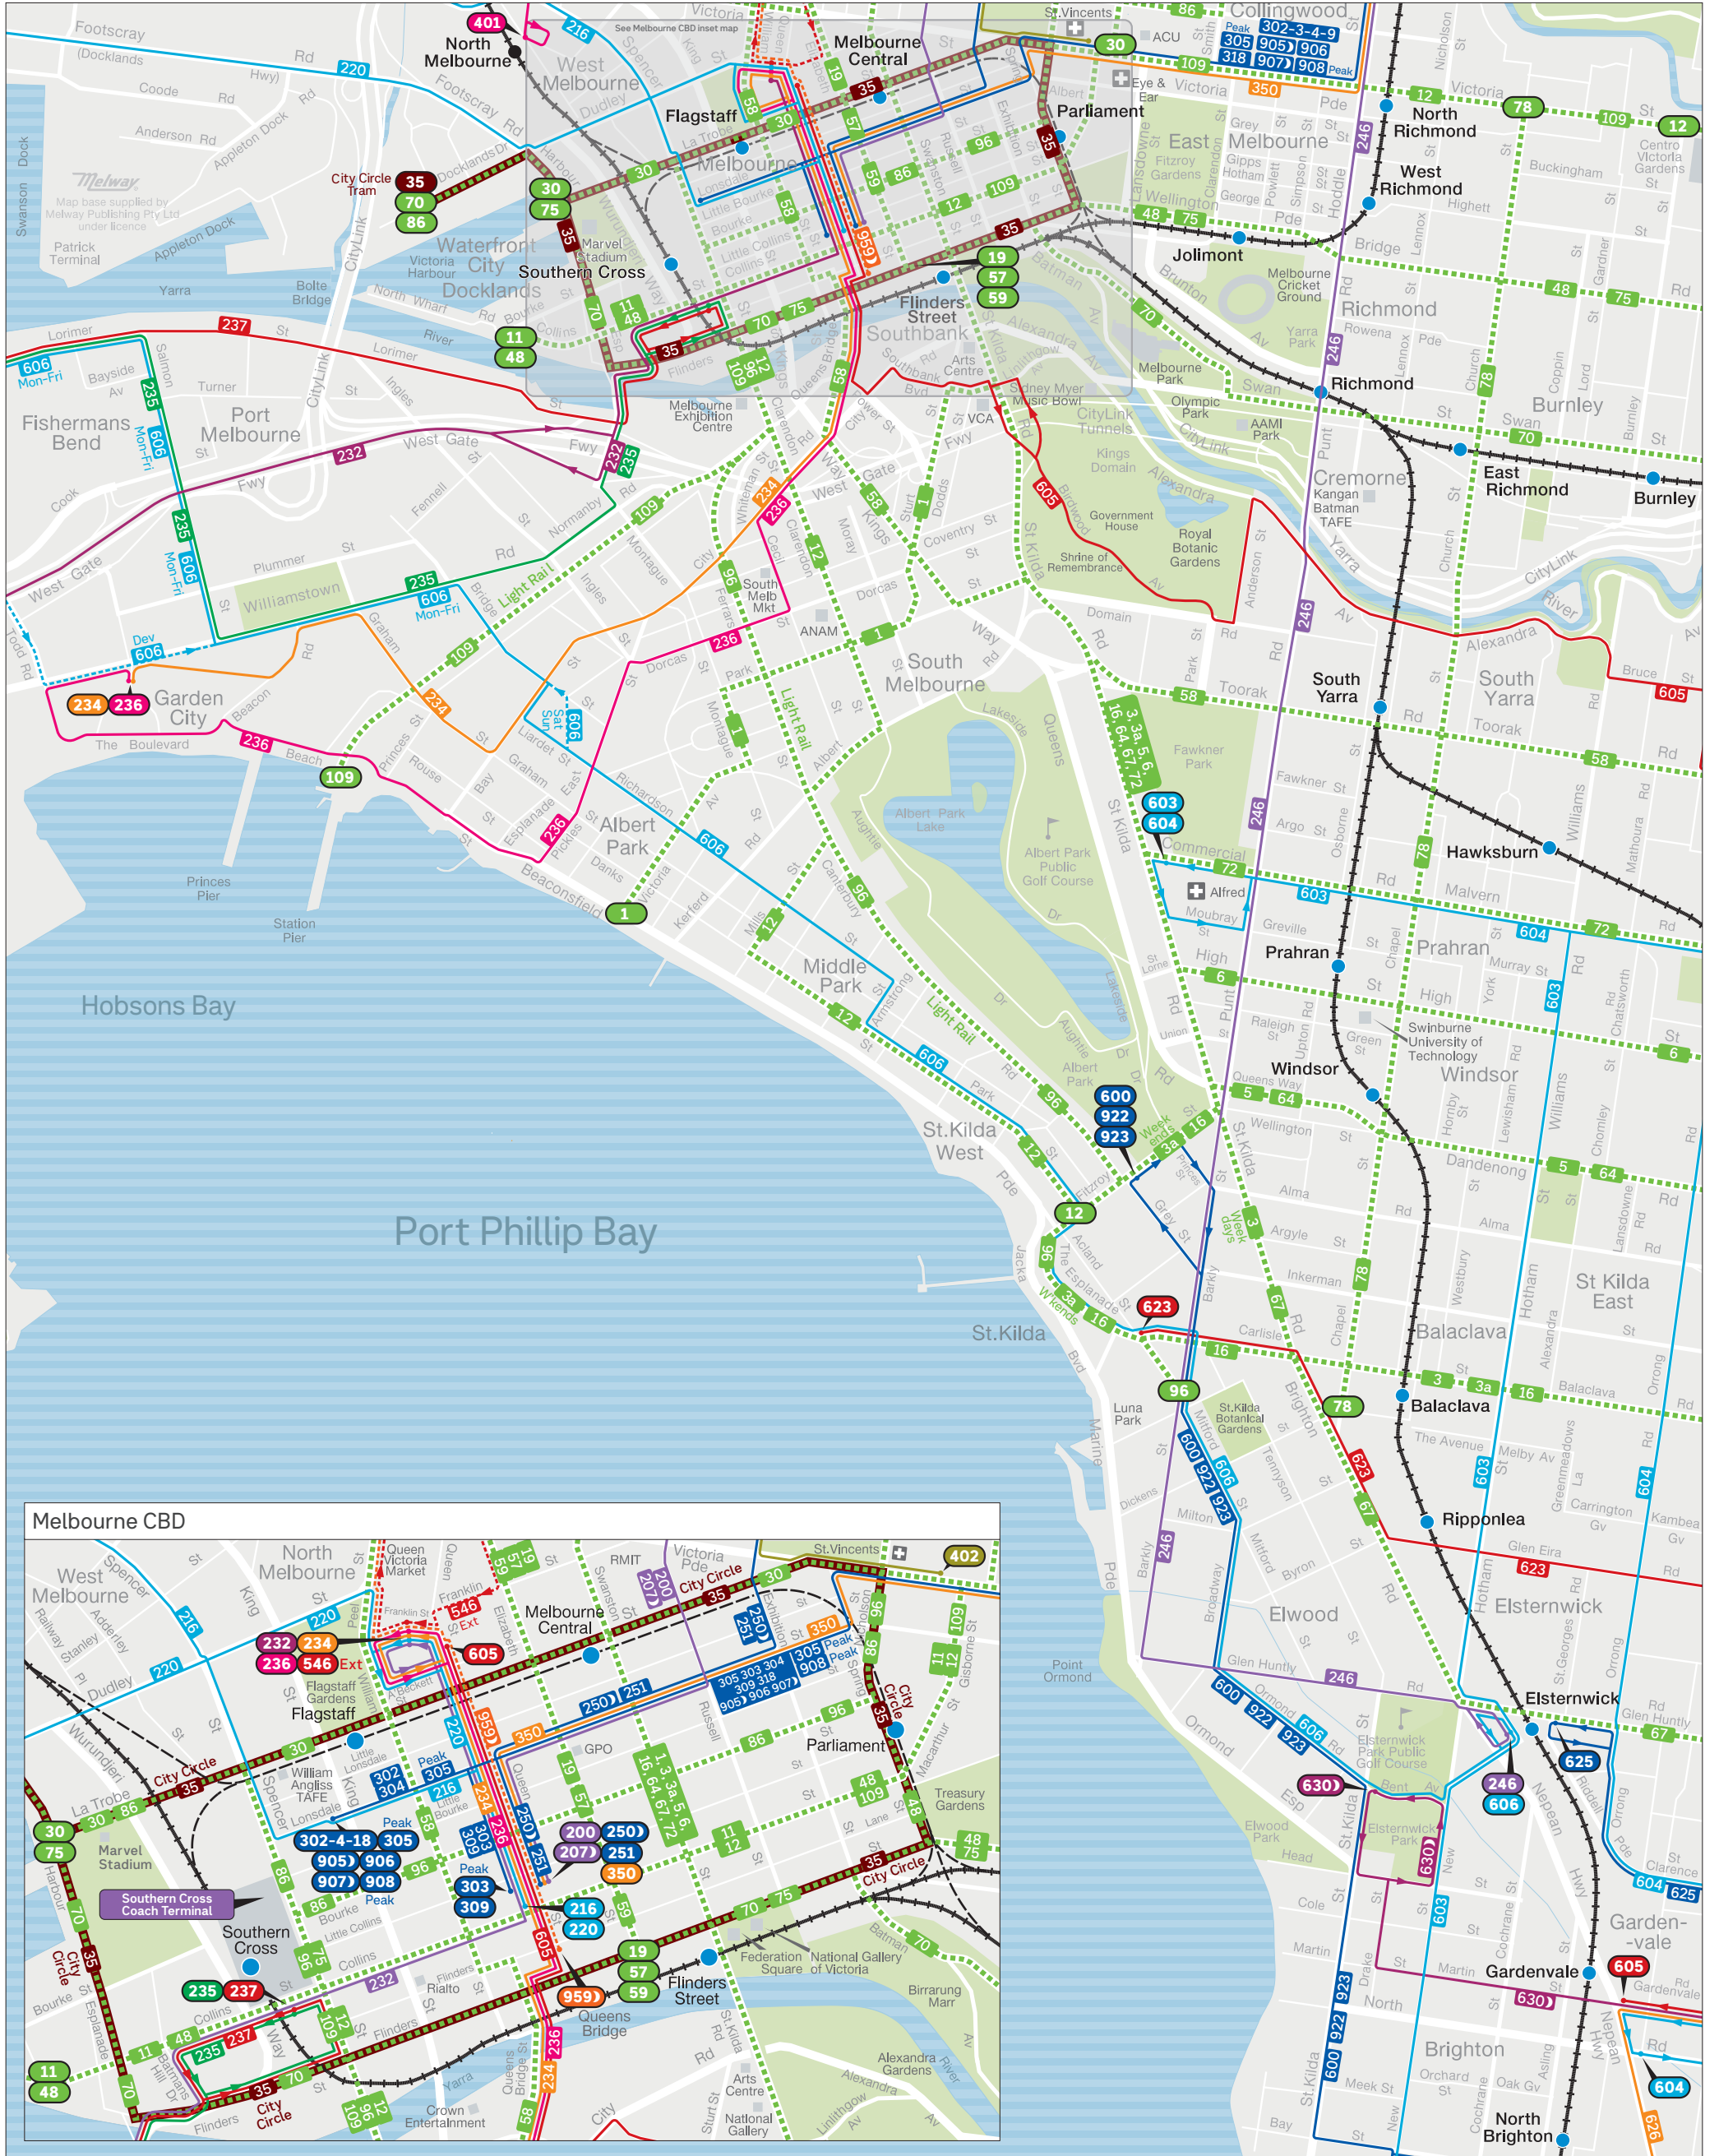

Port Phillip bus network

MAP NOT TO SCALE Effective November 2023

VICTORIA State Government
 Department of Transport and Planning
 For more public transport information visit ptv.vic.gov.au, use the PTV app or call 1800 800 007.