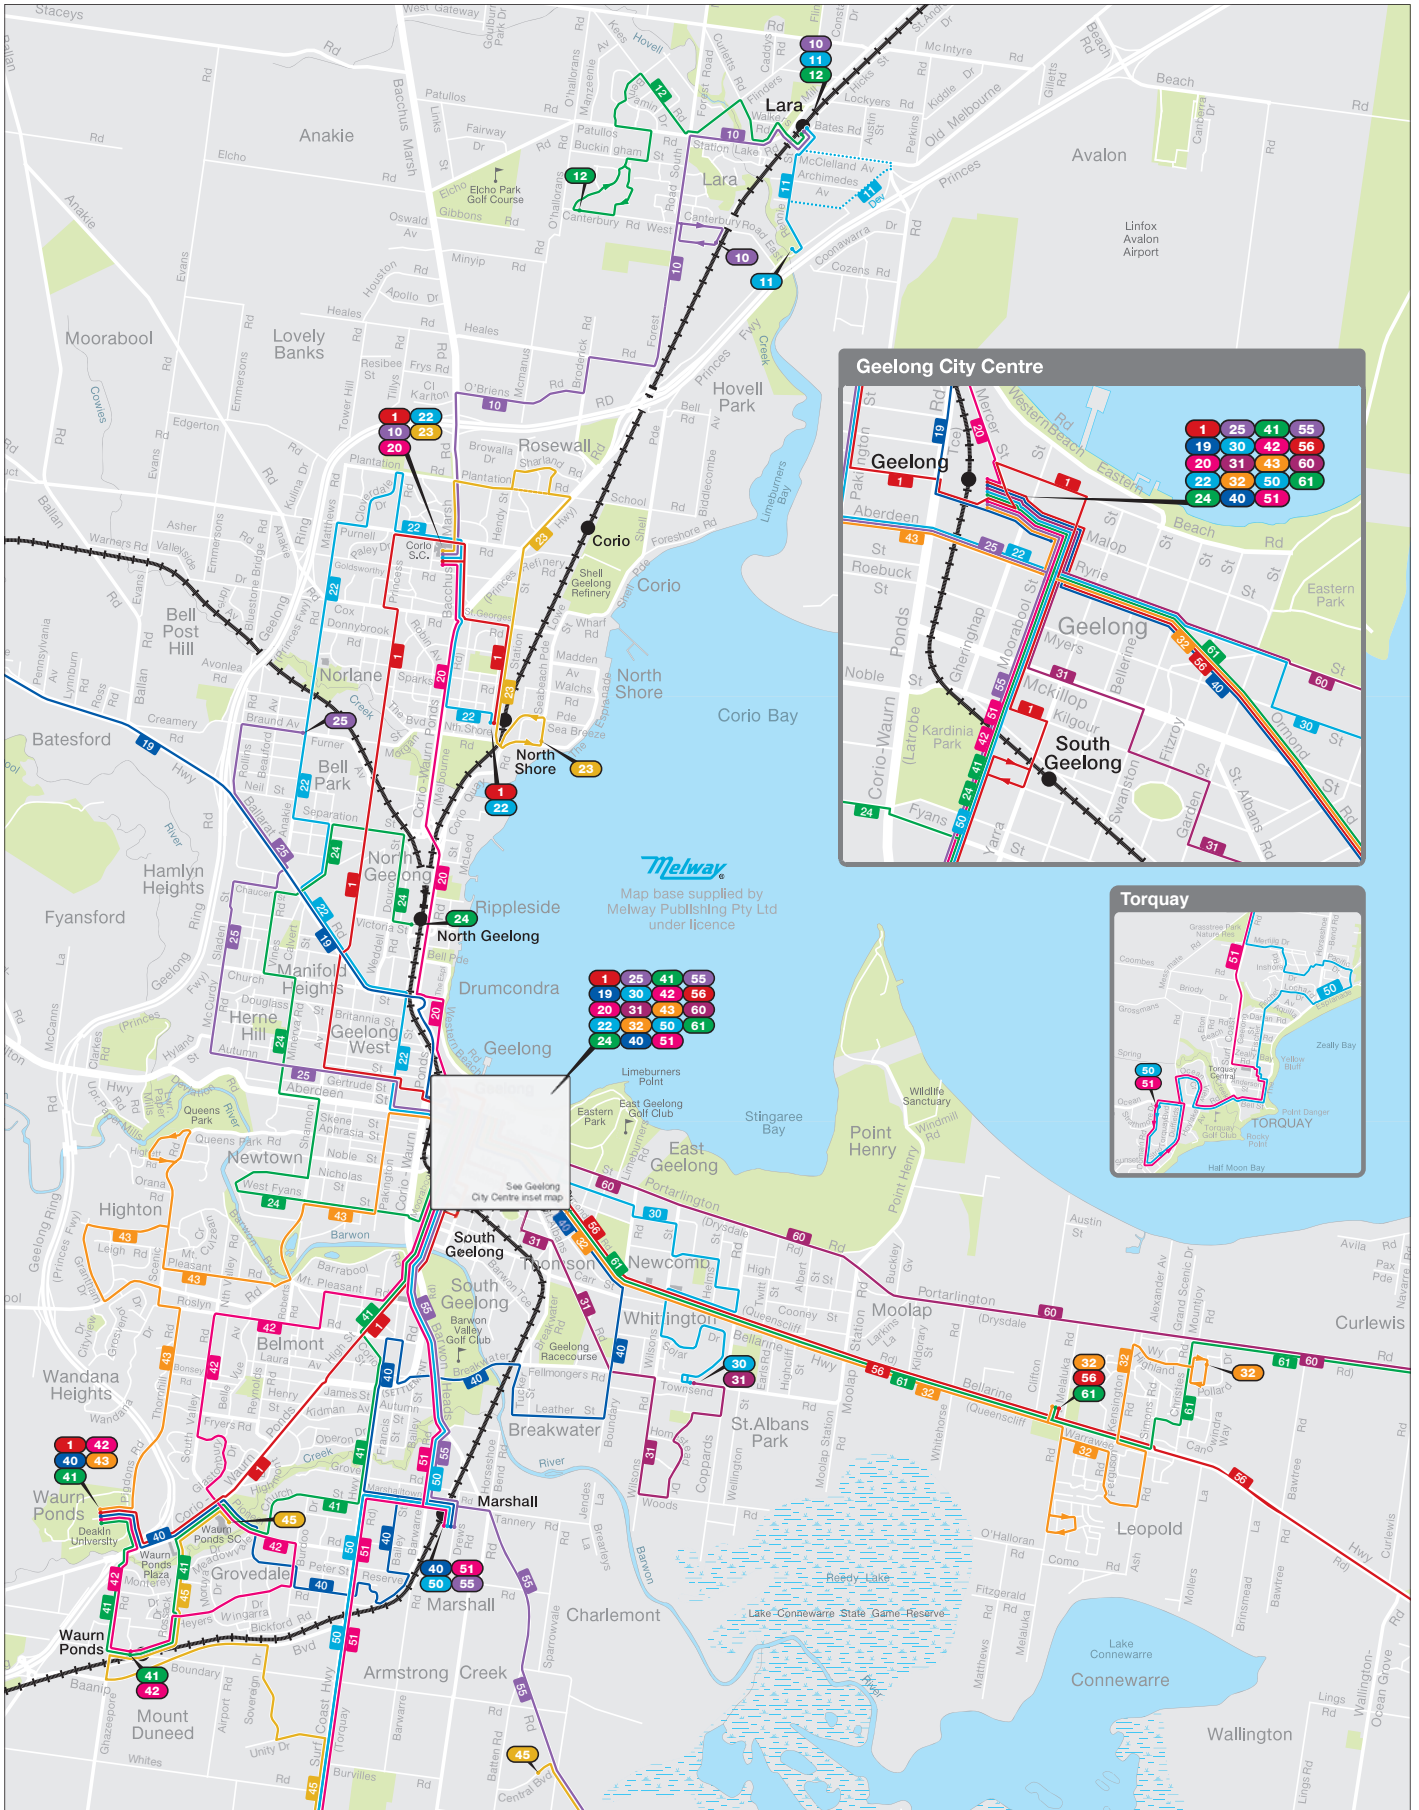

Geelong bus network

Map base supplied by Melway Publishing Pty Ltd under licence

Train
 Bus
 Bus terminus

MAP NOT TO SCALE
Effective July 2020

For more information visit ptv.vic.gov.au or call 1800 800 007.