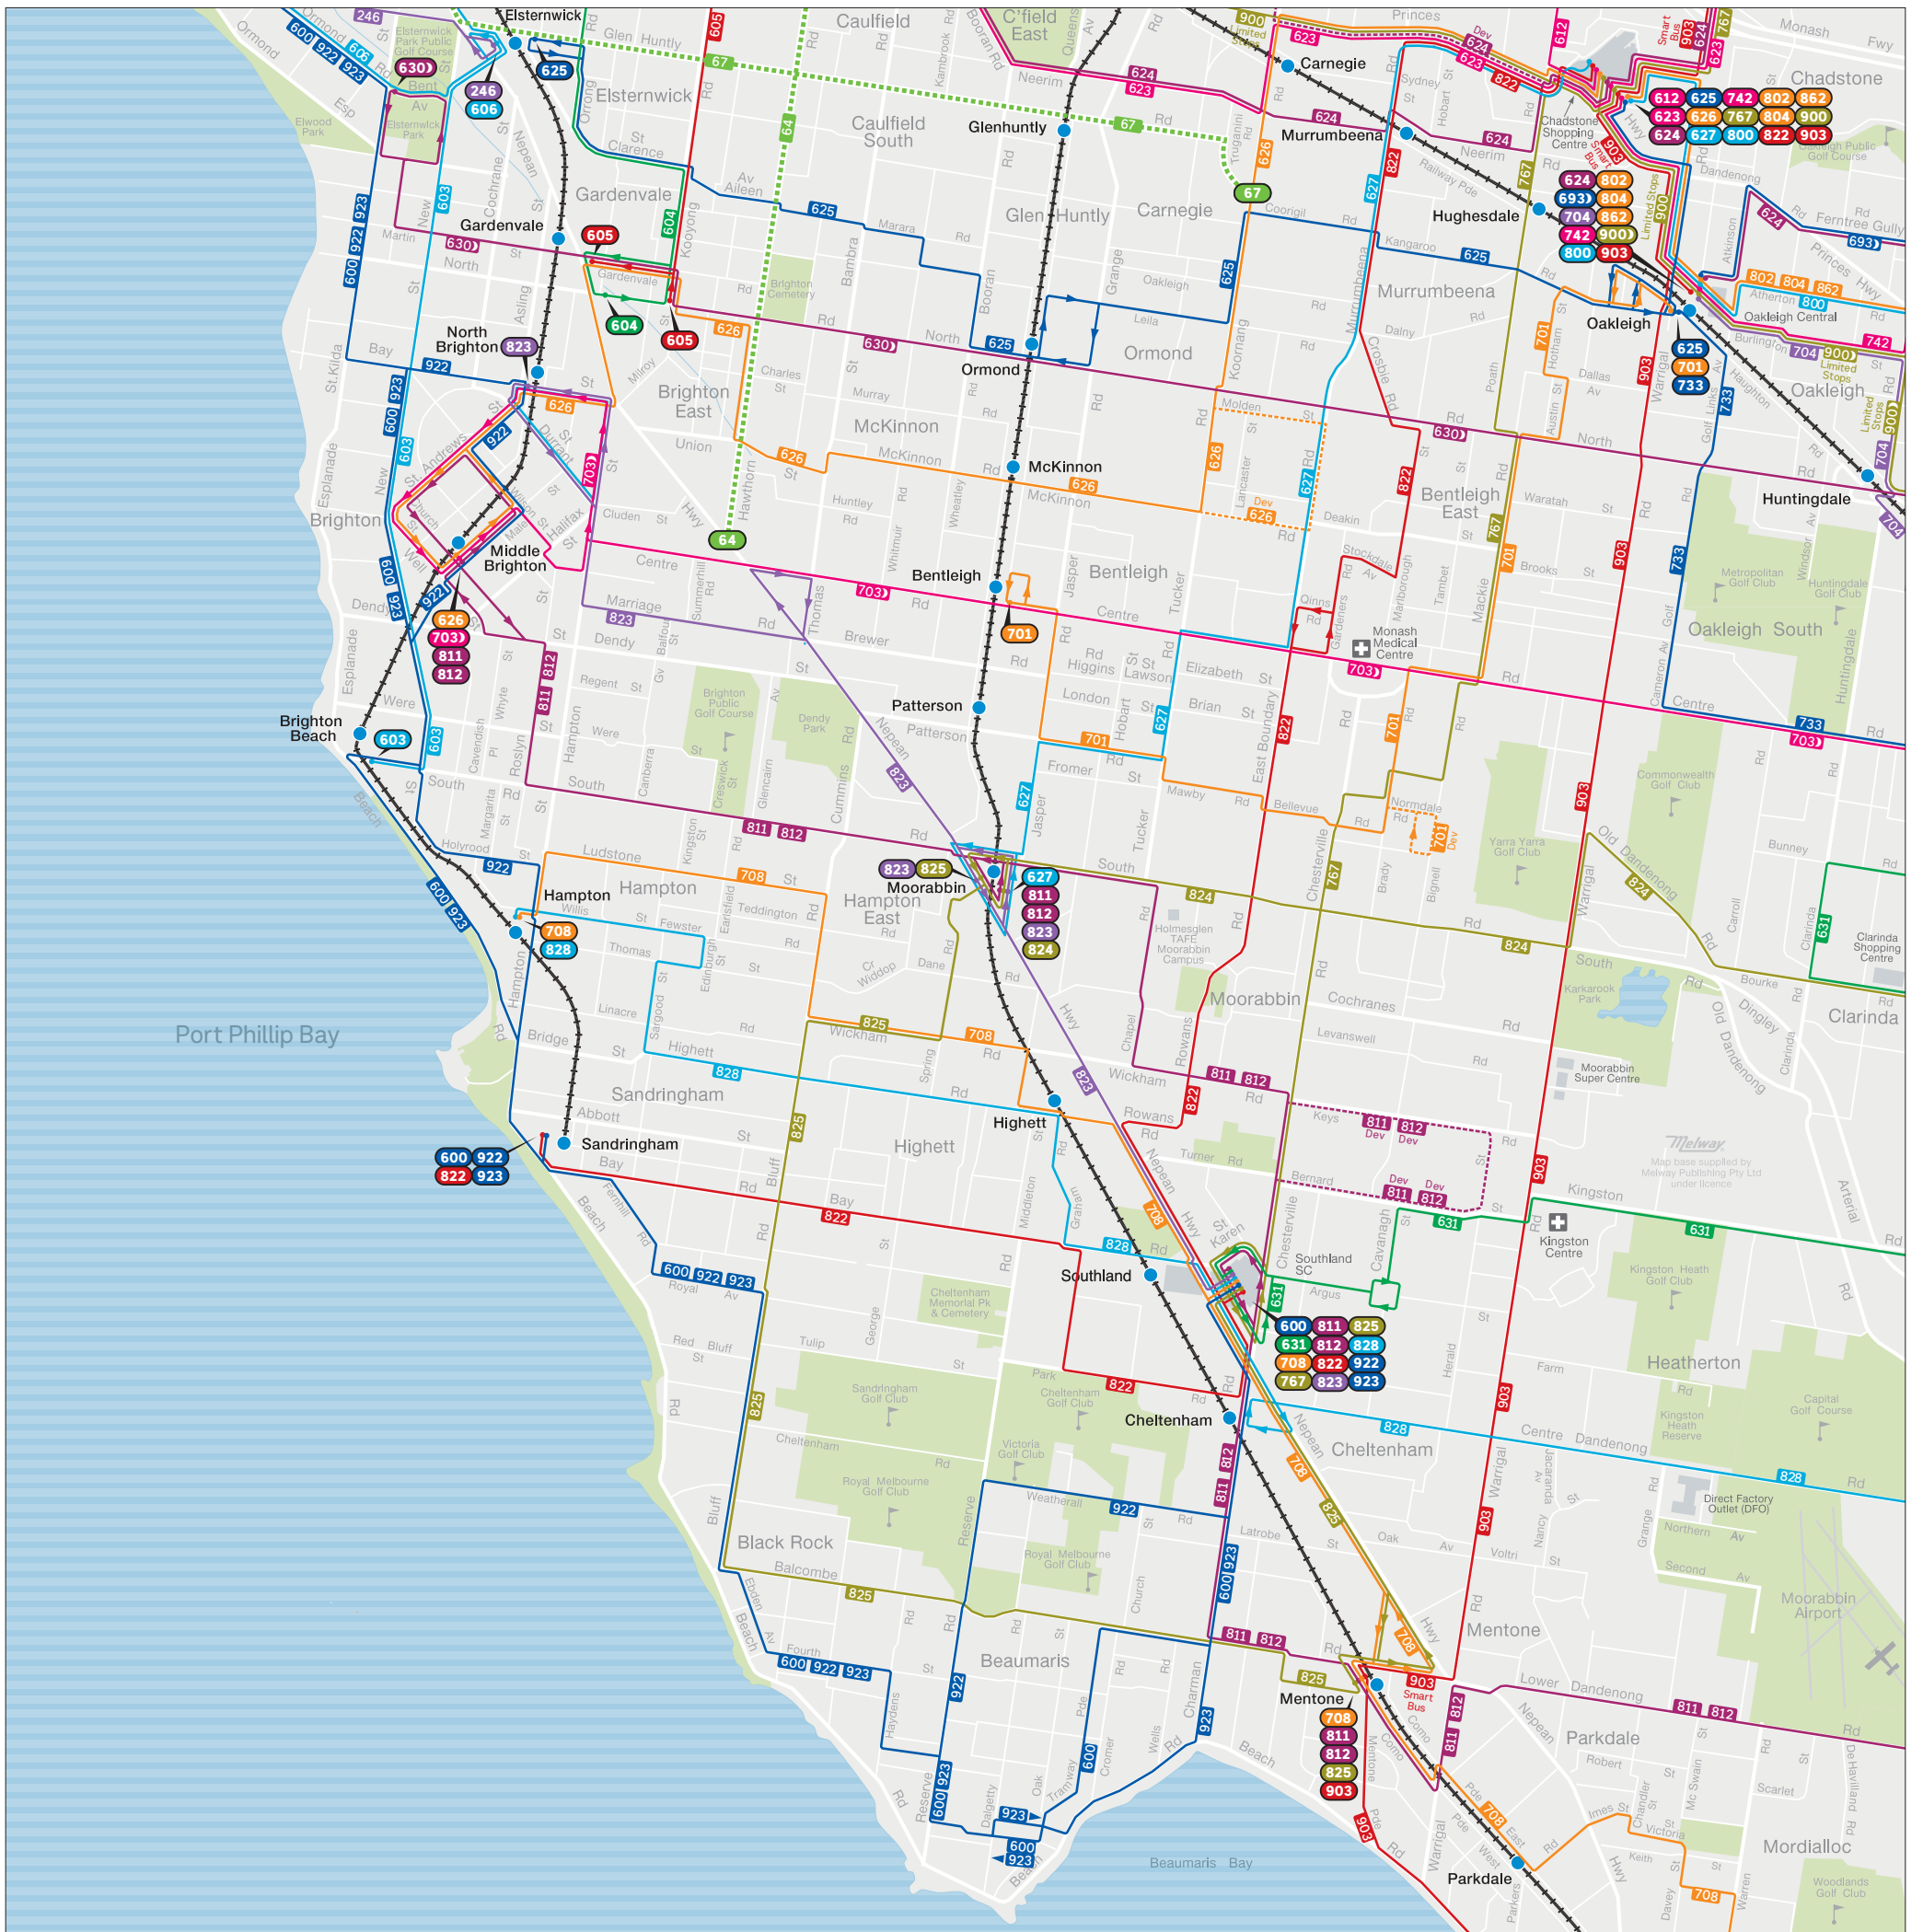

Bayside bus network

——— Train
 ——— Tram
 ——— Bus
 ——— Bus Deviation/Bus Extension
 64 Tram terminus
 600 Bus terminus
 600 Night Bus terminus

MAP NOT TO SCALE
 Effective December 2023