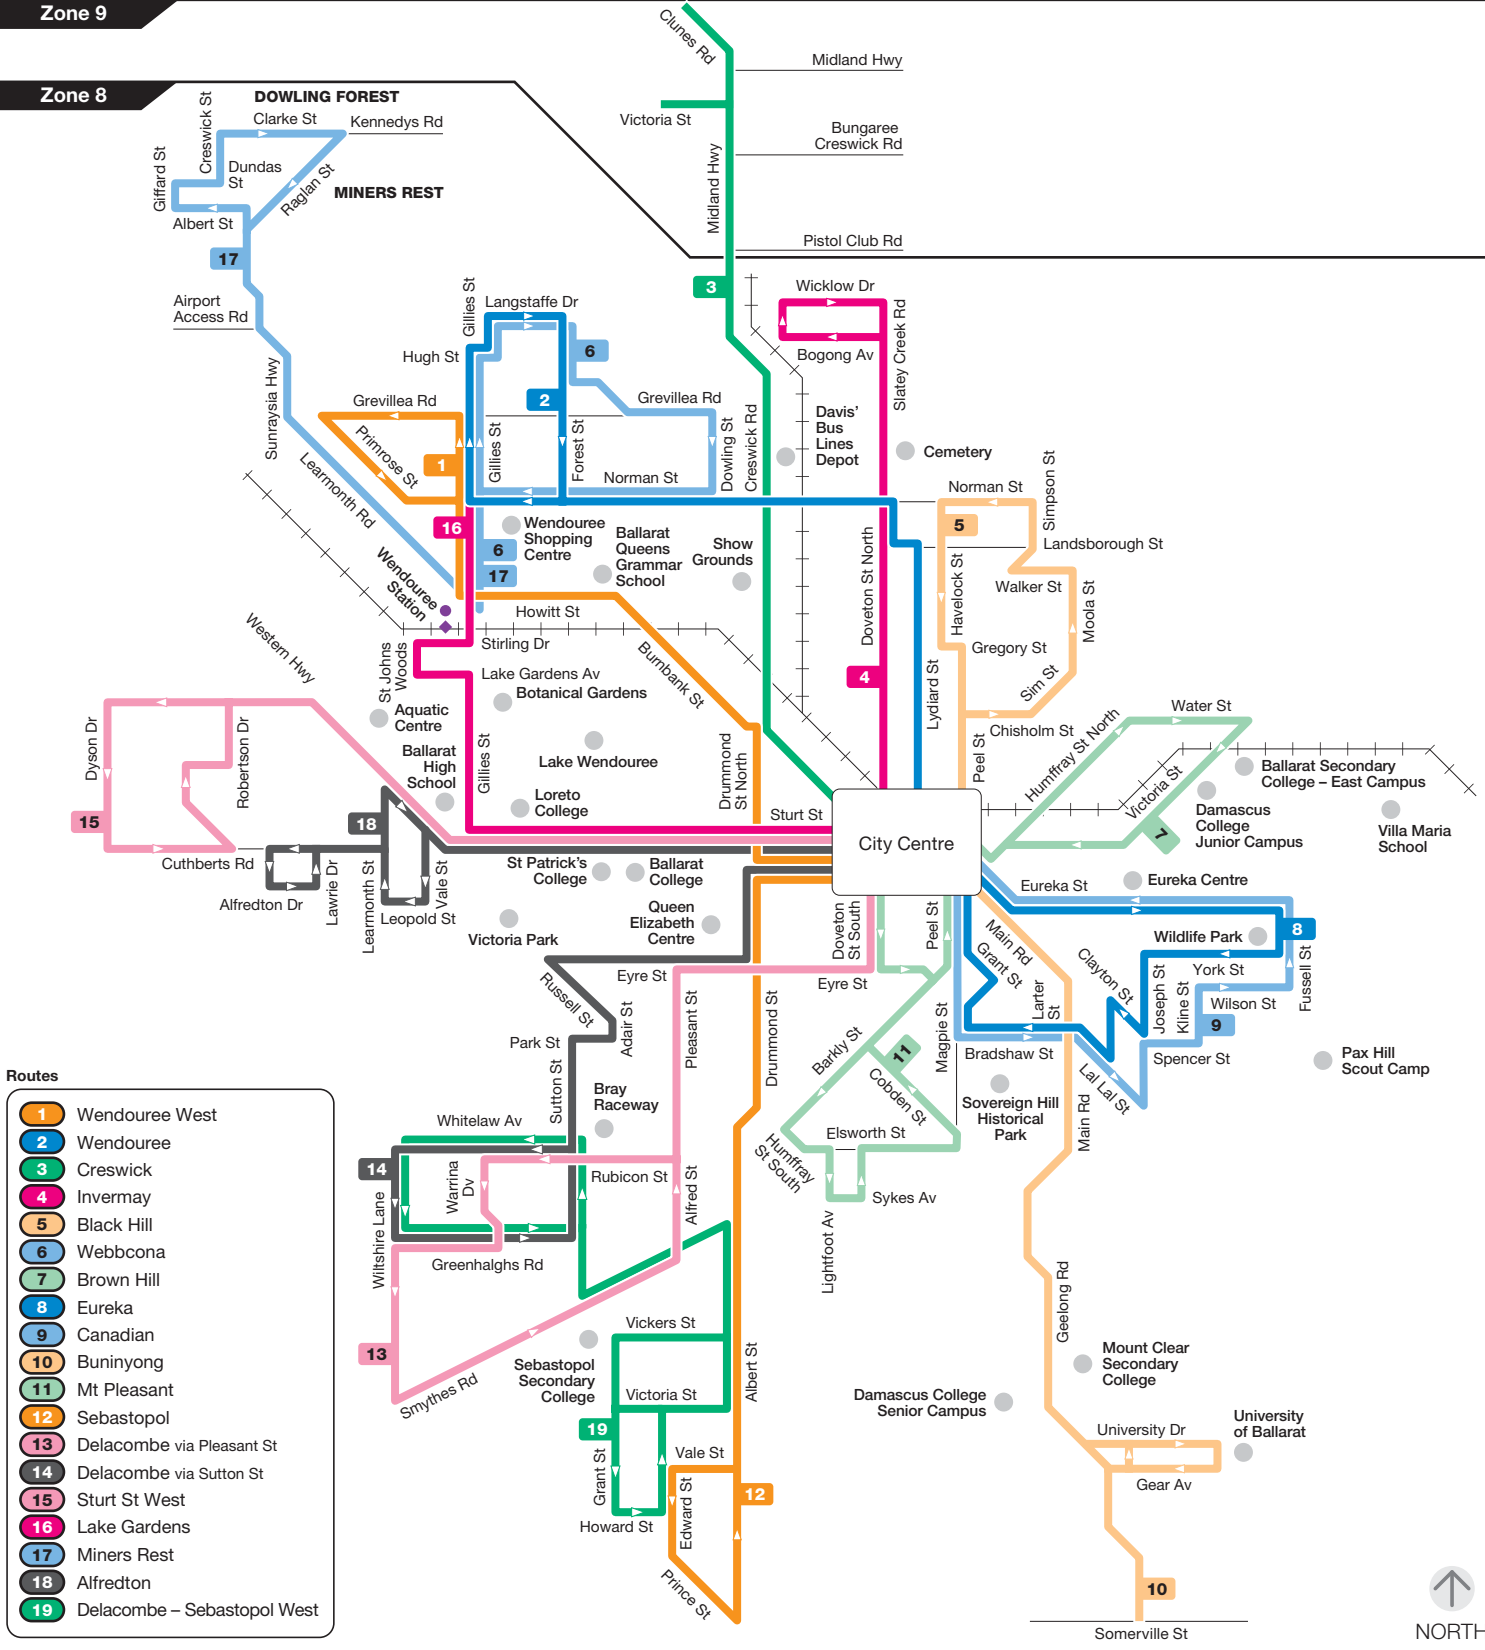

Zone 9

Zone 8

- Routes**
- 1 Wendouree West
  - 2 Wendouree
  - 3 Creswick
  - 4 Invermay
  - 5 Black Hill
  - 6 Webbcona
  - 7 Brown Hill
  - 8 Eureka
  - 9 Canadian
  - 10 Buninyong
  - 11 Mt Pleasant
  - 12 Sebastopol
  - 13 Delacombe via Pleasant St
  - 14 Delacombe via Sutton St
  - 15 Sturt St West
  - 16 Lake Gardens
  - 17 Miners Rest
  - 18 Alfredton
  - 19 Delacombe – Sebastopol West

Ticketing zones

Information

- Single zone
- Zone overlap
- V/Line train station
- V/Line coach stop
- Connecting bus
- Train line

For information about bus routes and timetables call  
**136 196 / (TTY) 9619 2727**  
or visit [viclink.com.au](http://viclink.com.au)

MAP NOT TO SCALE  
Effective March 2009

NORTH