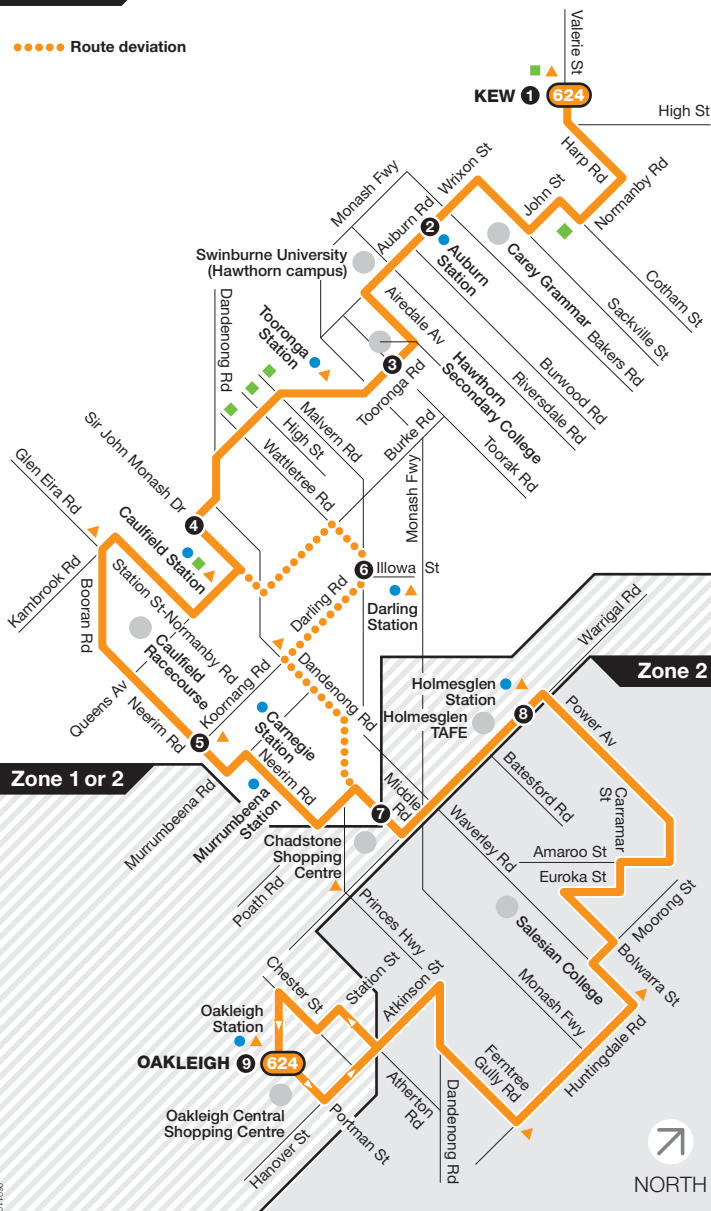

# Kew – Oakleigh

Route 624 via Caulfield > Carnegie or Darling > Chadstone

## Zone 1

●●●●● Route deviation

## Zone 2