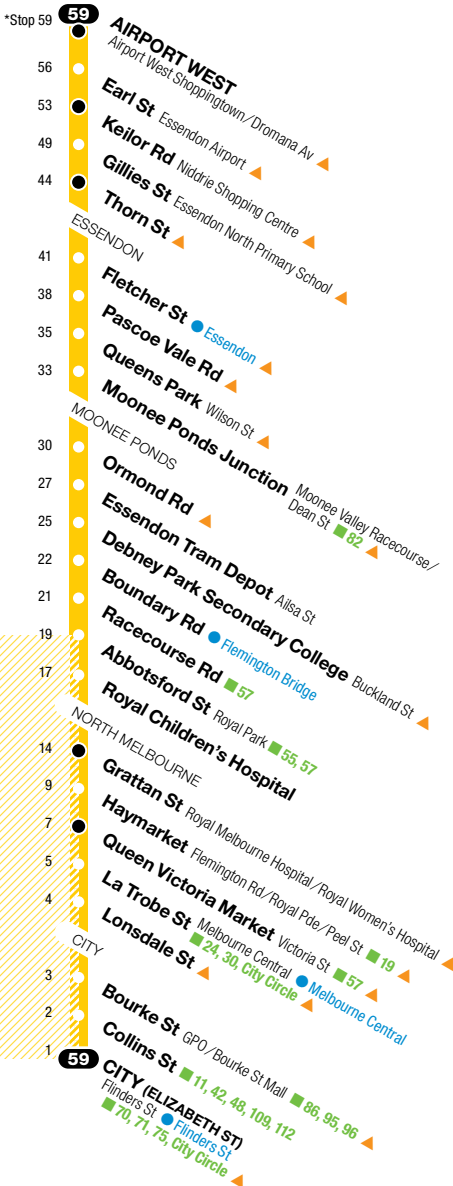

# Airport West – City (Elizabeth St)

## Route 59

via Essendon > Moonee Ponds > Nth Melbourne

Estimated peak hour travel times

5 mins

7

3

9

5

10

5

6

6

Streets travelled

MATTHEWS AV  
KEILOR RD

MT ALEXANDER RD  
FLETCHER ST/PASCOE VALE RD

MT ALEXANDER RD

FLEMINGTON RD

CITY SAVER

ELIZABETH ST

3/07/09

Effective Nov 2009

Ticketing zones

\*Not all stops shown

For train, tram and bus information call 131 638 / (TTY) 9619 2727 (6am–midnight daily) or visit [metlinkmelbourne.com.au](http://metlinkmelbourne.com.au)