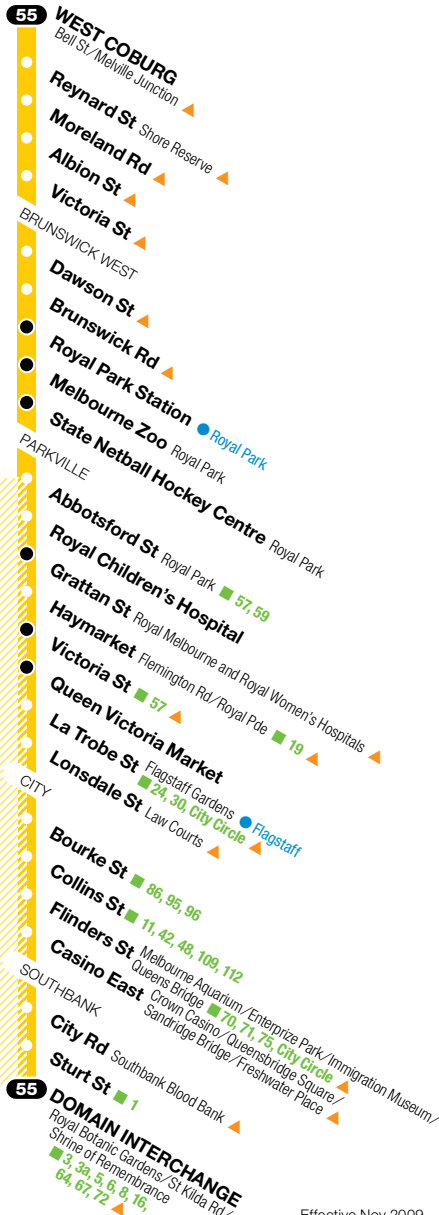

West Coburg – Domain Interchange

Route 55

via Brunswick West > Parkville > City > Southbank

Estimated peak hour travel times

4 mins

6

3

8

5

4

10

4

6

Streets travelled

MELVILLE RD

DAWSON ST / GRANTHAM ST
ROYAL PARK

FLEMINGTON RD / PEEL ST
WILLIAM ST
CITY SAVER

FINDERS LN / MARKET ST
QUEENSBRIDGE ST

KINGS WAY / PARK ST

*Stop 45

Ticketing zones

Effective Nov 2009

*Not all stops shown

For train, tram and bus information call 131 638 / (TTY) 9619 2727 (6am–midnight daily) or visit metlinkmelbourne.com.au