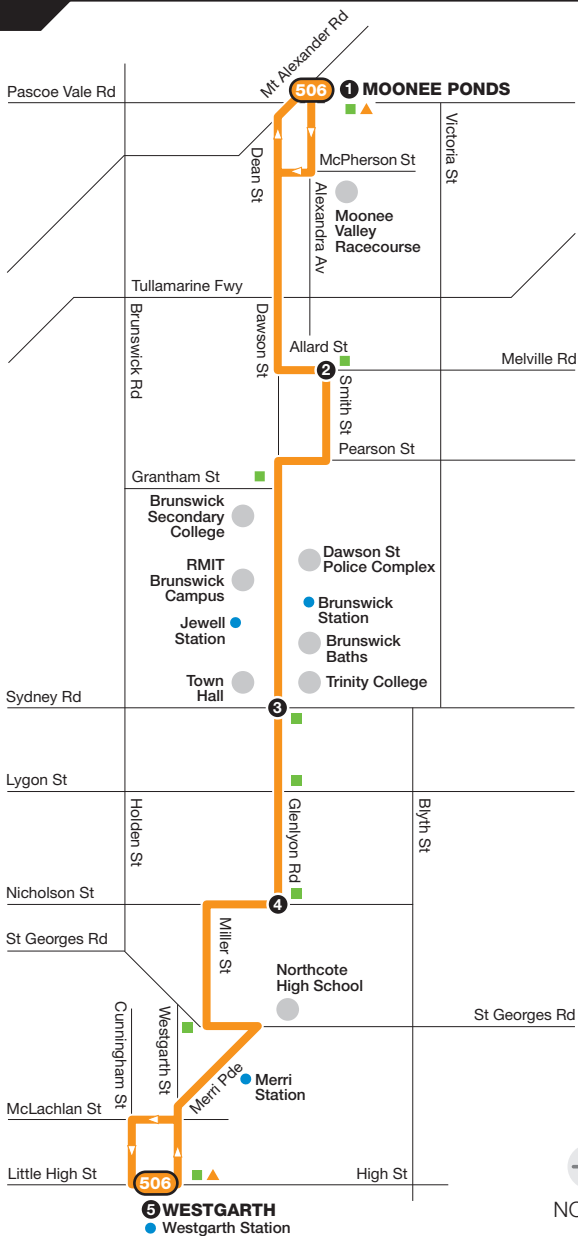

# Moonee Ponds – Westgarth

Route 506 via Brunswick

Zone 1

NORTH

Ticketing zones

Zone 1

Zone 1 or 2

Zone 2

Connecting train

Connecting tram

Connecting bus

Timing point

For further information call  
**131 638 / (TTY) 9619 2727**  
 (6am–midnight daily) or visit  
**metlinkmelbourne.com.au**

MAP NOT TO SCALE