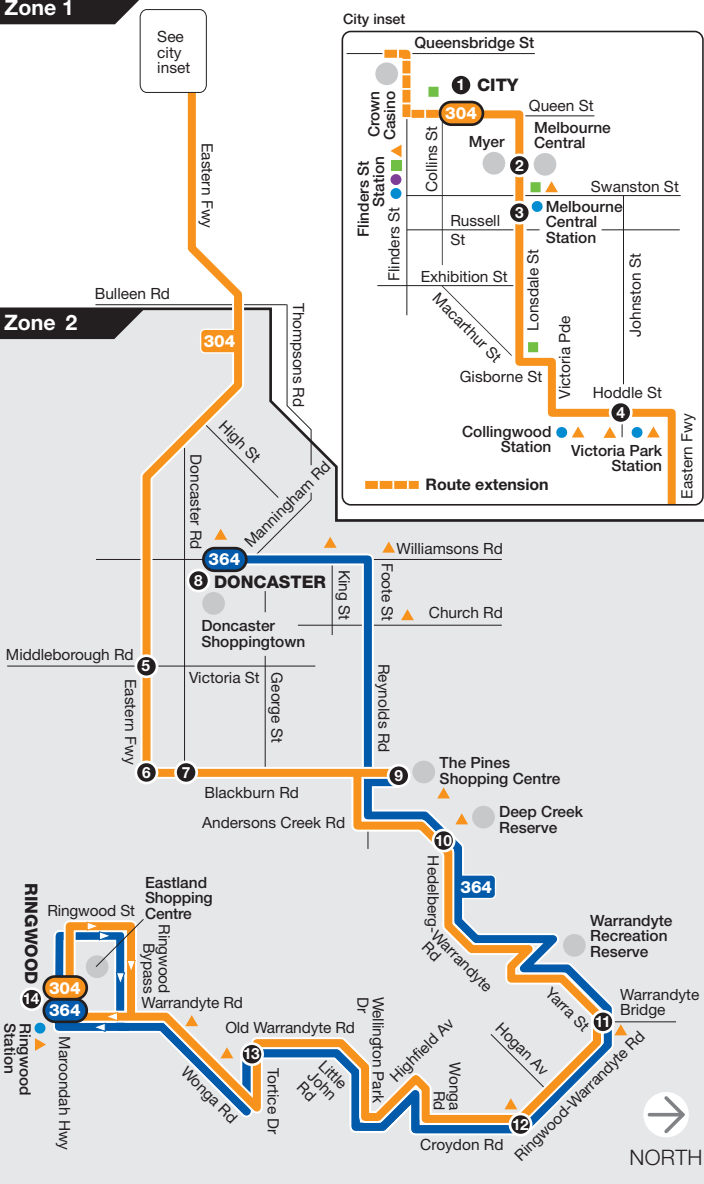

# City/Doncaster to Ringwood

Route 304 City > Ringwood via The Pines SC

Route 364 Doncaster Shoppingtown > Ringwood

## Zone 1

For further information call 131 638 / (TTY) 9619 2727 (6am-midnight daily) or visit [metlinkmelbourne.com.au](http://metlinkmelbourne.com.au)

MAP NOT TO SCALE