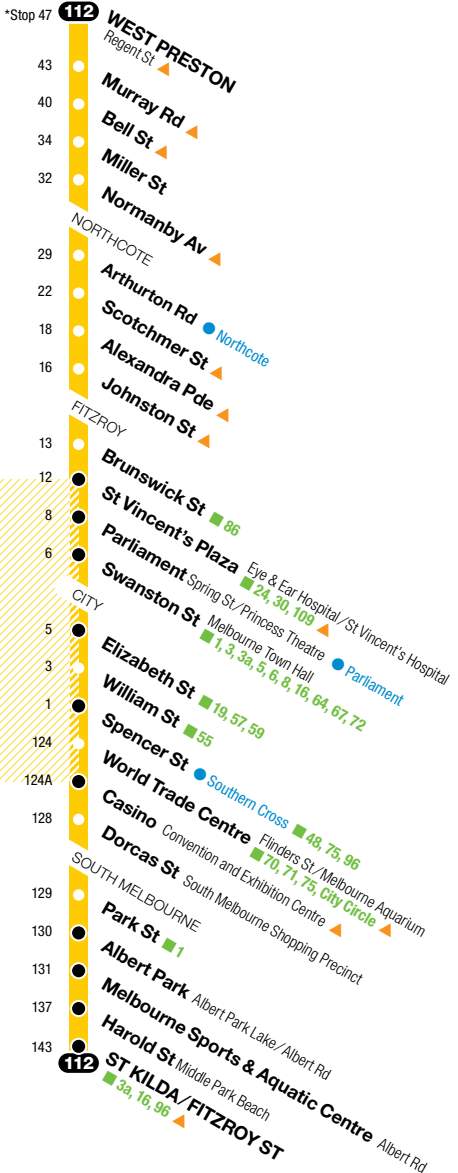

West Preston – St Kilda/Fitzroy St

Route 112 via Northcote > Fitzroy > City > Sth Melbourne

Estimated peak hour travel times

6 mins

19

13

11

8

9

14

Streets travelled

GILBERT RD / MILLER ST
ST GEORGES RD
BRUNSWICK ST
COLLINS ST
GISBORNE ST / MACARTHUR ST
SPENCER ST
CLARENDON ST
ALBERT RD
DANKS ST / PATTERSON ST / PARK ST

Effective Nov 2009

Ticketing zones

City Saver
Zone 1
Zone 2
Connecting train
Connecting tram
Connecting bus
Platform stop

*Not all stops shown

For train, tram and bus information call 131 638 / (TTY) 9619 2727 (6am–midnight daily) or visit metlinkmelbourne.com.au