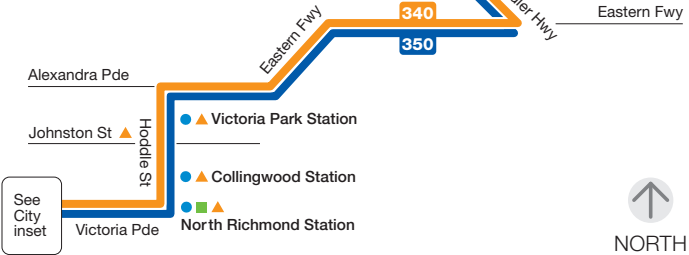

City – La Trobe University

Route 340 via Freeway – All Stops

Route 350 via Freeway – Limited Pick Up and Set Down

Zone 1 or 2

Route 350 TO CITY – picks up only from Waterdale Rd/ Barnes Way (opp Crissane Rd) & sets down only from Hoddle/Johnston Sts to Russell /Flinders St (Federation Sq)

Route 350 FROM CITY – picks up only from Russell /Flinders St (Federation Sq) to Grange Rd/ Christmas St, then sets down only from Grange Rd/Christmas St to Waterdale/Crissane Rds

Zone 1

Ticketing zones

Zone 1
Zone 1 or 2
Zone 2
 Connecting train
 Connecting tram
 Connecting bus
 Timing point

For further information call **131 638 / (TTY) 9619 2727** (6am–midnight daily) or visit metlinkmelbourne.com.au

MAP NOT TO SCALE