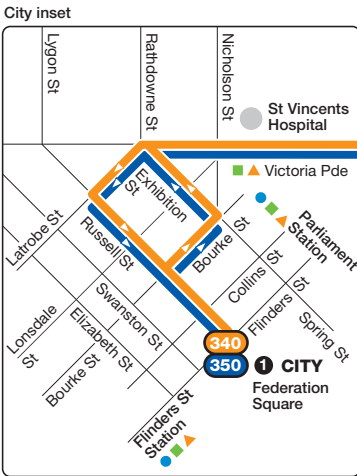

City – La Trobe University

Route 340 via Freeway – All Stops

Route 350 via Freeway – Limited Pick Up and Set Down

Zone 1 or 2

Route 350 TO CITY – picks up only from Waterdale Rd/ Barnes Way (opp Crissane Rd) & sets down only from Hoddle/Johnston Sts to Russell /Flinders St (Federation Sq)

Route 350 FROM CITY – picks up only from Russell /Flinders St (Federation Sq) to Grange Rd/ Christmas St, then sets down only from Grange Rd/Christmas St to Waterdale/Crissane Rds

Zone 1

Ticketing zones

Zone 1
Zone 1 or 2
Zone 2
 Connecting train
 Connecting tram
 Connecting bus
 Timing point

For further information call **131 638 / (TTY) 9619 2727** (6am–midnight daily) or visit metlinkmelbourne.com.au

MAP NOT TO SCALE