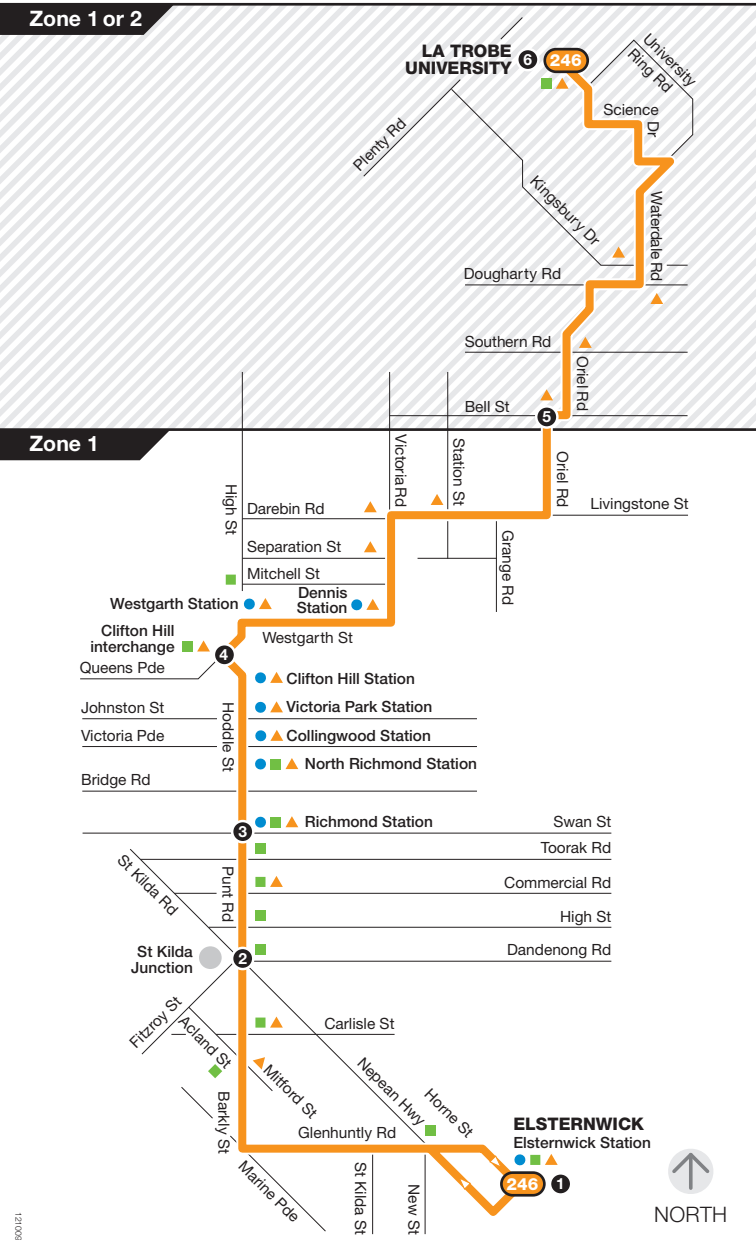

Elsternwick – La Trobe University

Route 246 via Clifton Hill > St Kilda Junction

Zone 1 or 2

12/10/09

Ticketing zones

Zone 1
Zone 1 or 2
Zone 2

Connecting train
Connecting tram
Connecting bus
Timing point

For further information call **131 638 / (TTY) 9619 2727** (6am–midnight daily) or visit **metlinkmelbourne.com.au**

MAP NOT TO SCALE