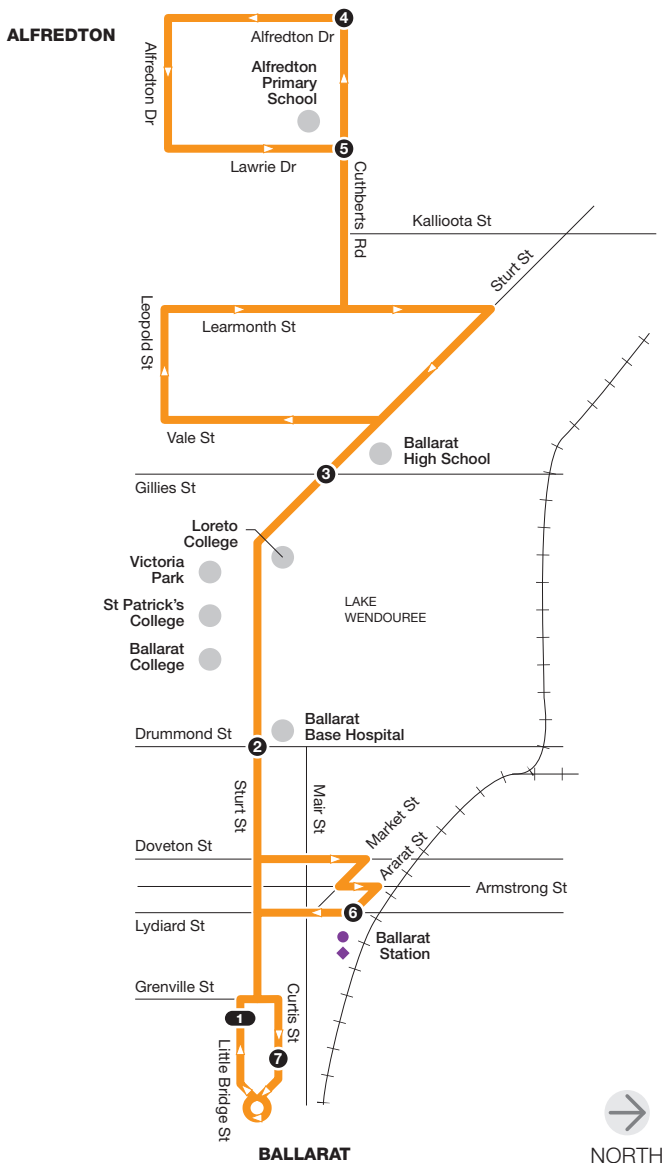

Route 18 via Cuthberts Rd

Zone 8

Ticketing zones

| | | | | | | | |
|-------------|--------------|------------------------|---------------------|----------------|------------|----------|--------------|
| | | | | | | | |
| Single zone | Zone overlap | V/L line train station | V/L line coach stop | Connecting bus | Train line | Terminus | Timing point |

For public transport information call **136 196** (TTY) **9619 2727** or visit viclink.com.au

MAP NOT TO SCALE