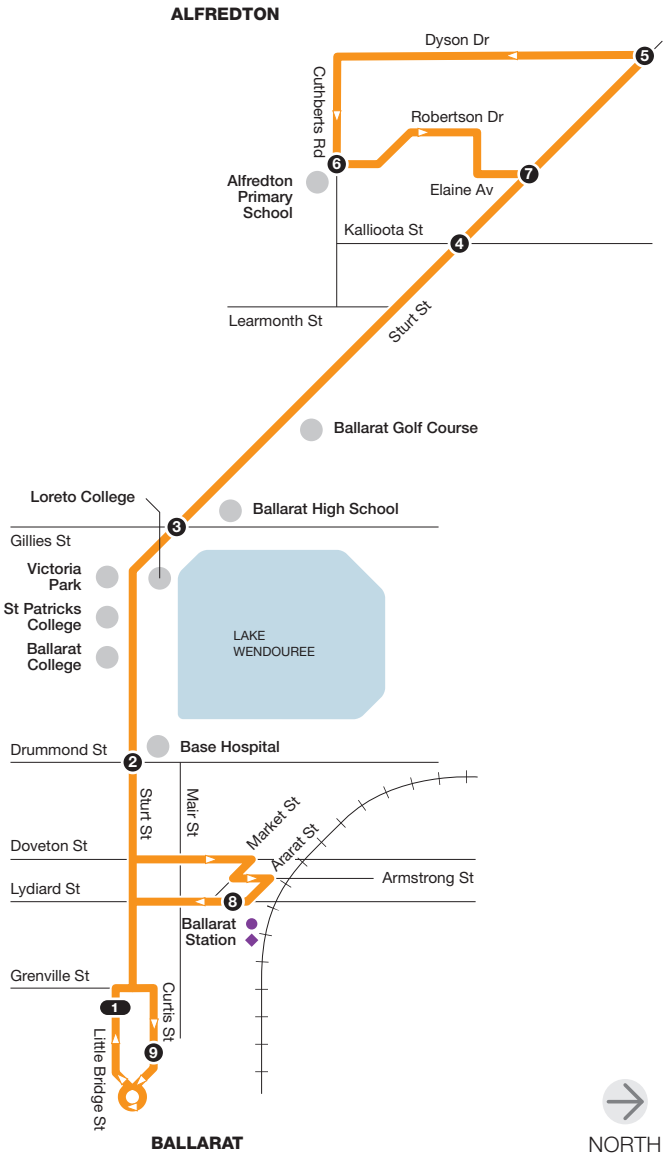

Sturt St West

Route 15 via Dyson Dr > Robertson Dr

Zone 8

08/00/09

Ticketing zones

- Single zone
- Zone overlap
- V/L line train station
- V/L line coach stop
- Connecting bus
- Train line
- Terminus
- Timing point

For public transport information call **136 196 (TTY) 9619 2727** or visit **viclink.com.au**
 MAP NOT TO SCALE