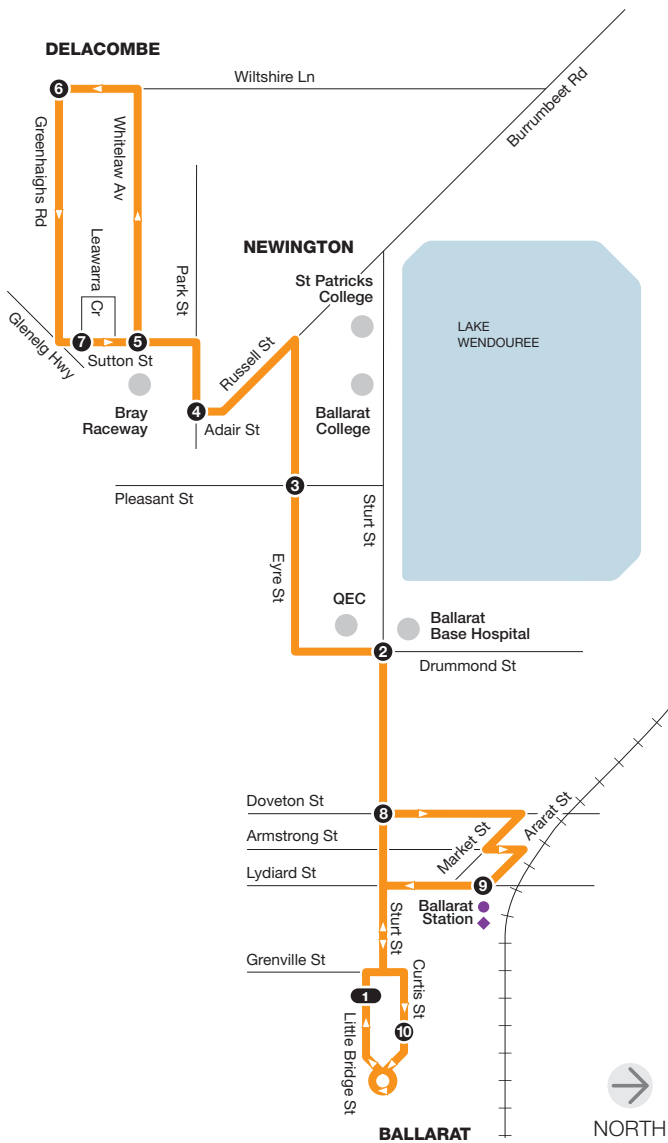

Route 14 via Eyre St > Wiltshire Ln

Zone 8

Ticketing zones

For public transport information call 136 196 (TTY) 9619 2727 or visit [viclink.com.au](http://viclink.com.au)

MAP NOT TO SCALE