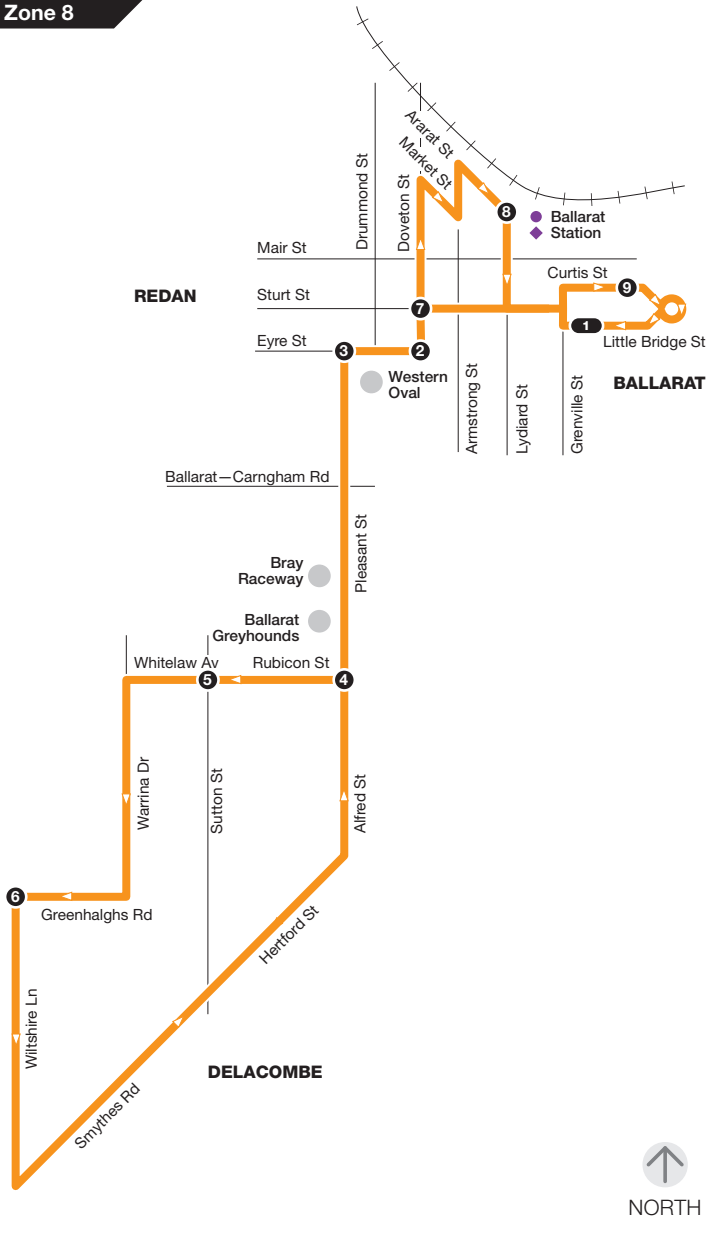

Route 13 via Eyre St > Smythes St

Zone 8

For public transport information call **136 196 (TTY) 9619 2727** or visit viclink.com.au

MAP NOT TO SCALE

6000090