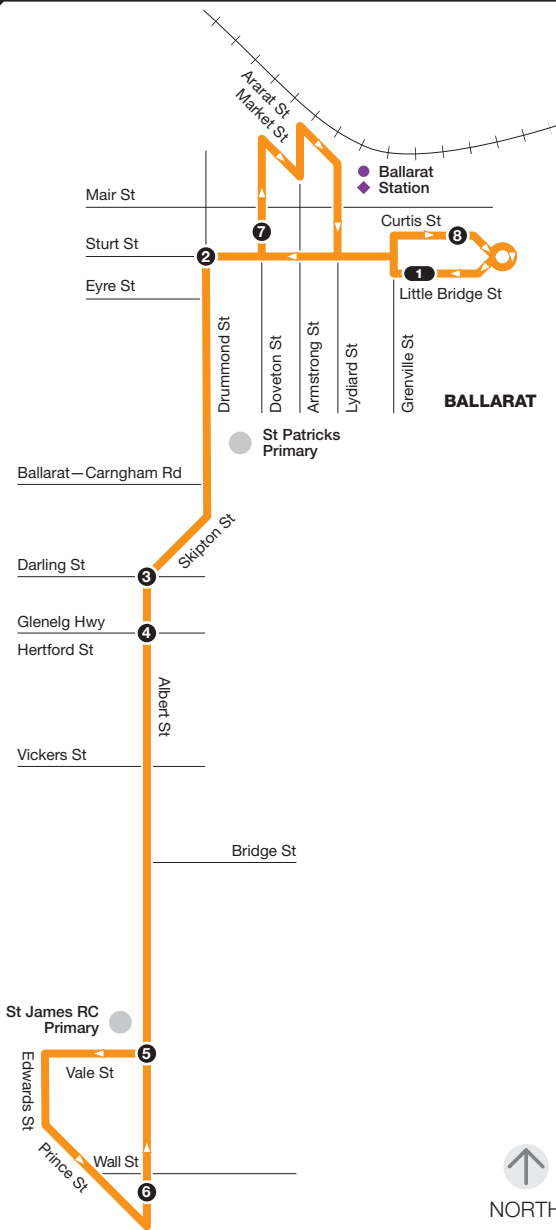

Route 12 via Drummond St > Albert St

Zone 8

Ticketing zones

Single zone	Zone overlap	V/L line train station	V/L line coach stop	Connecting bus	Train line	Terminus	Timing point

For public transport information call **136 196 (TTY) 9619 2727** or visit viclink.com.au

MAP NOT TO SCALE