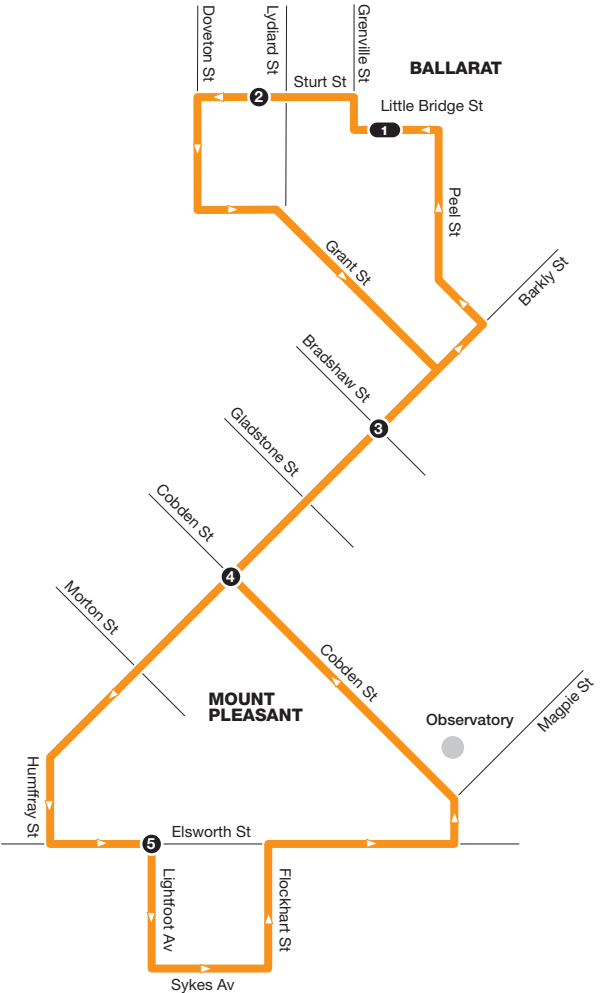

## Route 11 via Barkly St > Sykes Av

Zone 8

NORTH

Ticketing zones

1
3

- Single zone
- Zone overlap
- V/Line train station
- V/Line coach stop
- Connecting bus
- Train line
- Terminus
- Timing point

For public transport information call **136 196 (TTY) 9619 2727** or visit **[viclink.com.au](http://viclink.com.au)**

MAP NOT TO SCALE