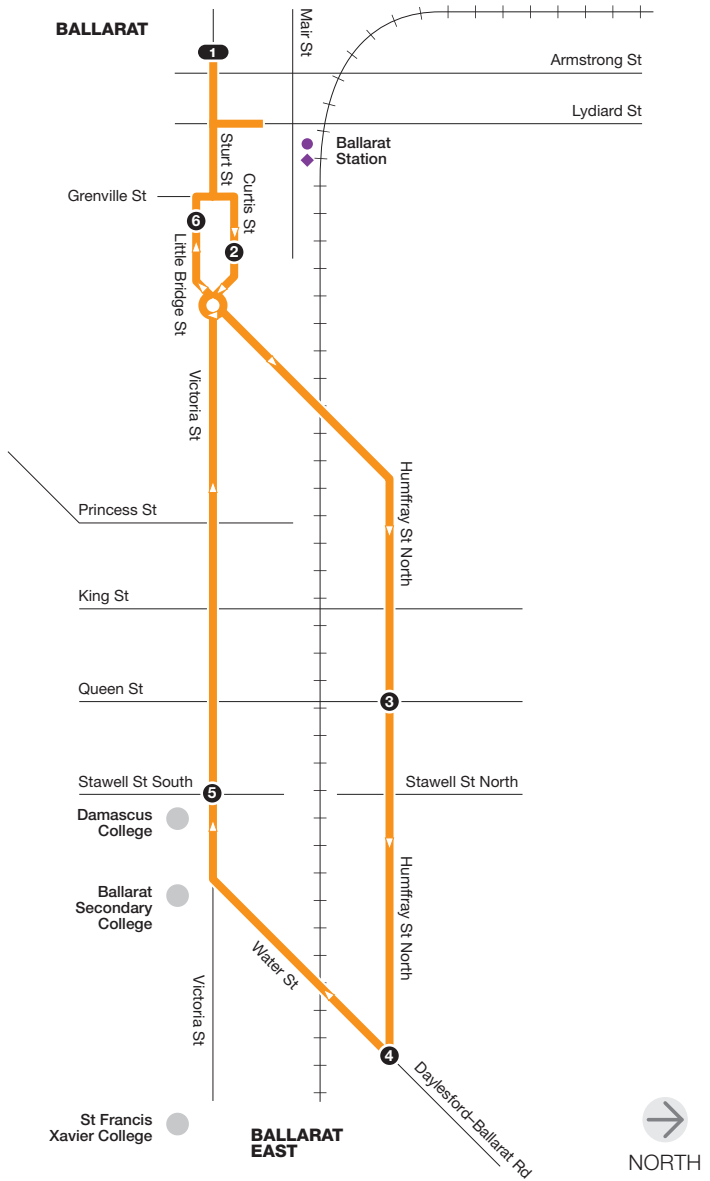

Route 7 via Humffray St North > Water St

Zone 8

Ticketing zones

Single zone	Zone overlap	V/L line train station	V/L line coach stop	Connecting bus	Train line	Terminus	Timing point

For public transport information call **136 196** (TTY) **9619 2727** or visit viclink.com.au

MAP NOT TO SCALE