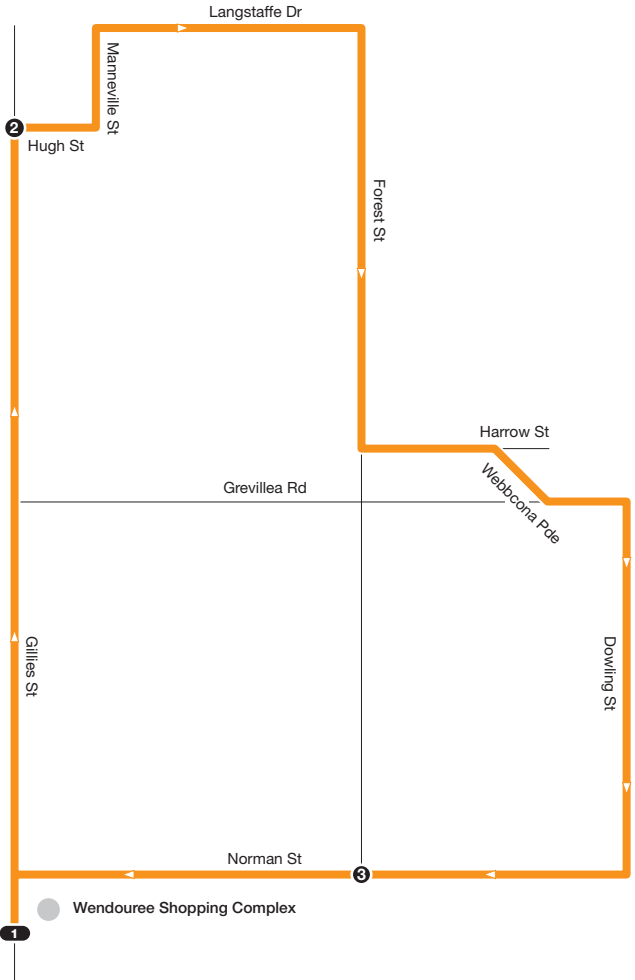

Webbcona Loop

Route 6

via Dowling St > Forest St > Manneville St

Zone 8

NORTH

Ticketing zones

Single zone
Zone overlap
V/L line train station
V/L line coach stop
Connecting bus
Train line
Terminus
Timing point

For public transport information call **136 196** (TTY) **9619 2727** or visit viclink.com.au

MAP NOT TO SCALE