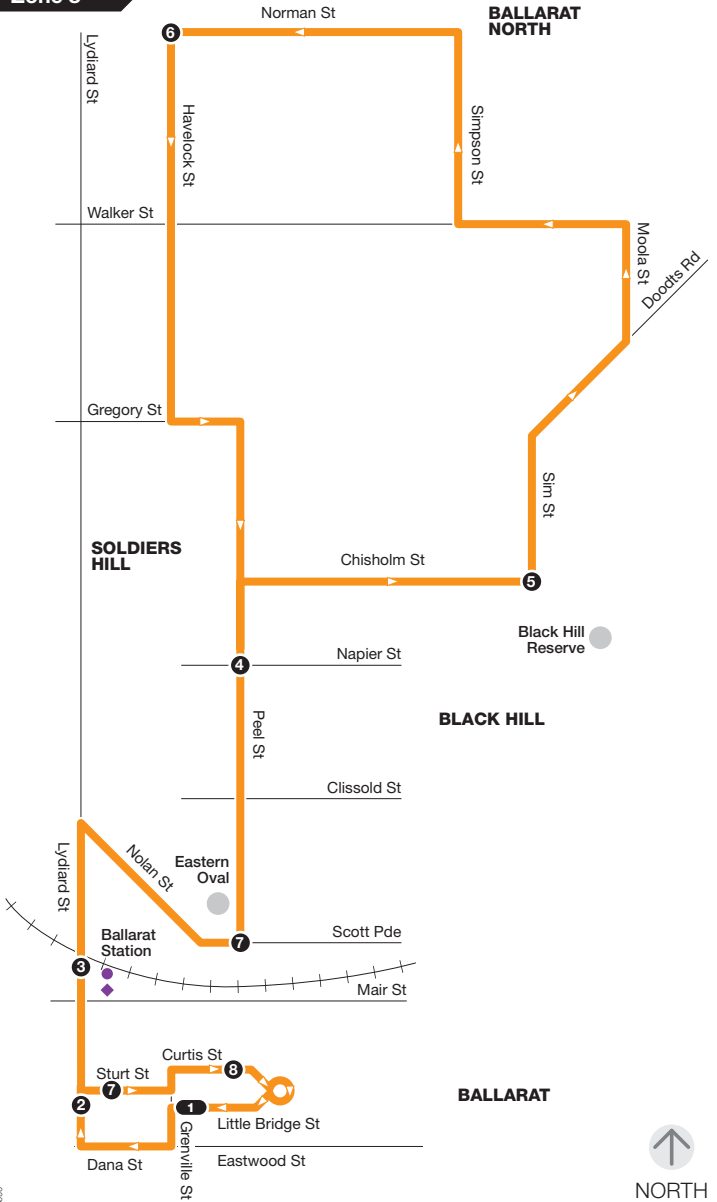

Black Hill – City Centre

Route 5 via Peel St > Simpson St > Havelock St

Zone 8

Ticketing zones

Single zone	Zone overlap	V/L line train station	V/L line coach stop	Connecting bus	Train line	Terminus	Timing point

For public transport information call 136 196 (TTY) 9619 2727 or visit viclink.com.au

MAP NOT TO SCALE