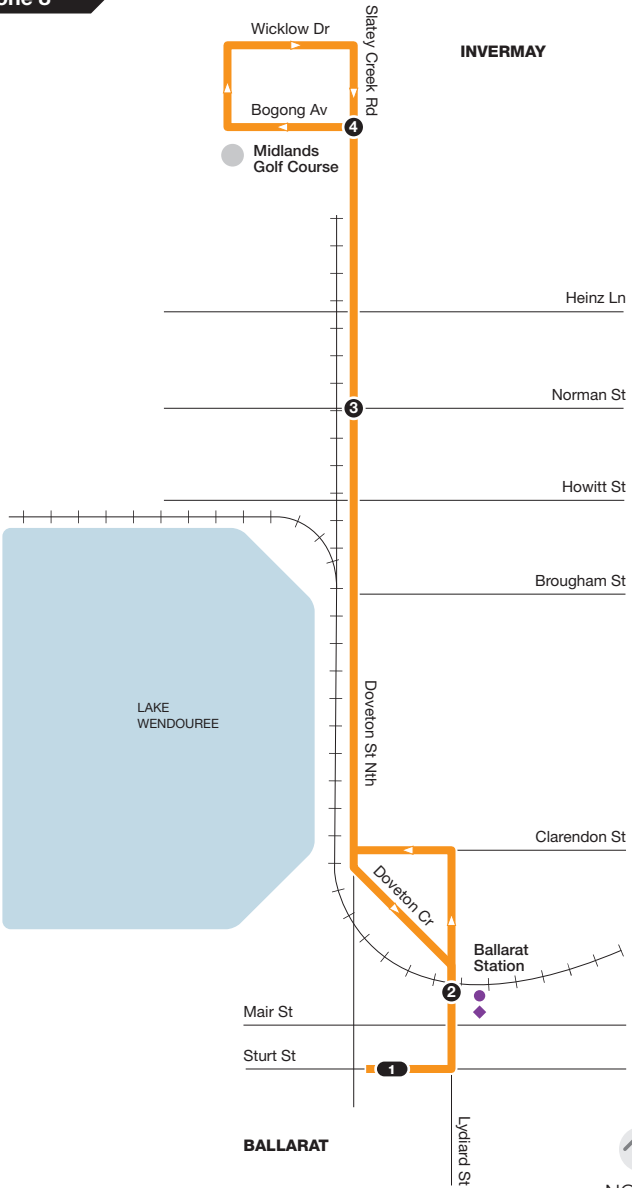

Route 4 via Doveton St Nth > Bogong Av

Zone 8

INVERMAY

BALLARAT

Ticketing zones

Legend for ticketing zones and symbols:

- Single zone: [White box]
- Zone overlap: [Hatched box]
- V/L line train station: [Purple circle]
- V/L line coach stop: [Purple diamond]
- Connecting bus: [Orange triangle]
- Train line: [Black cross]
- Terminus: [Black circle with number]
- Timing point: [Black circle with number]

For public transport information call **136 196 (TTY) 9619 2727** or visit **viclink.com.au**

MAP NOT TO SCALE