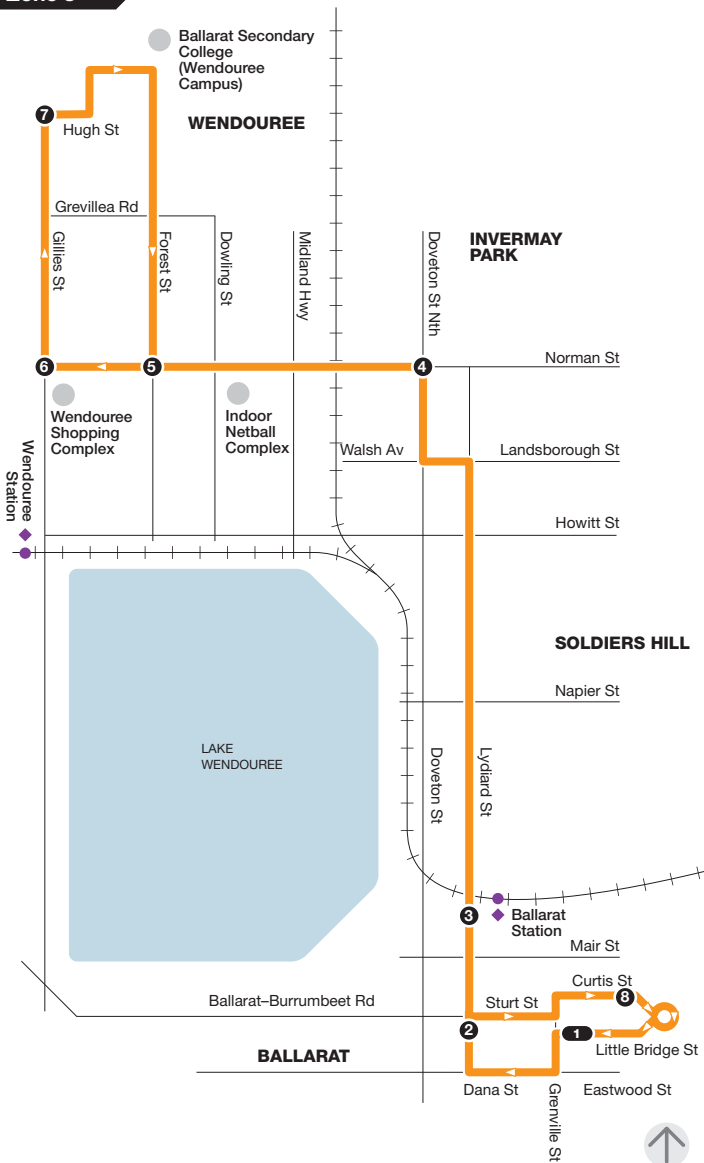

Wendouree – City Centre

Route 2 via Lydiard St > Hugh St

Zone 8

NORTH

Ticketing zones

- Single zone
- Zone overlap
- V/L line train station
- V/L line coach stop
- Connecting bus
- Train line
- Terminus
- Timing point

For public transport information call **136 196 (TTY) 9619 2727** or visit **viclink.com.au**

MAP NOT TO SCALE