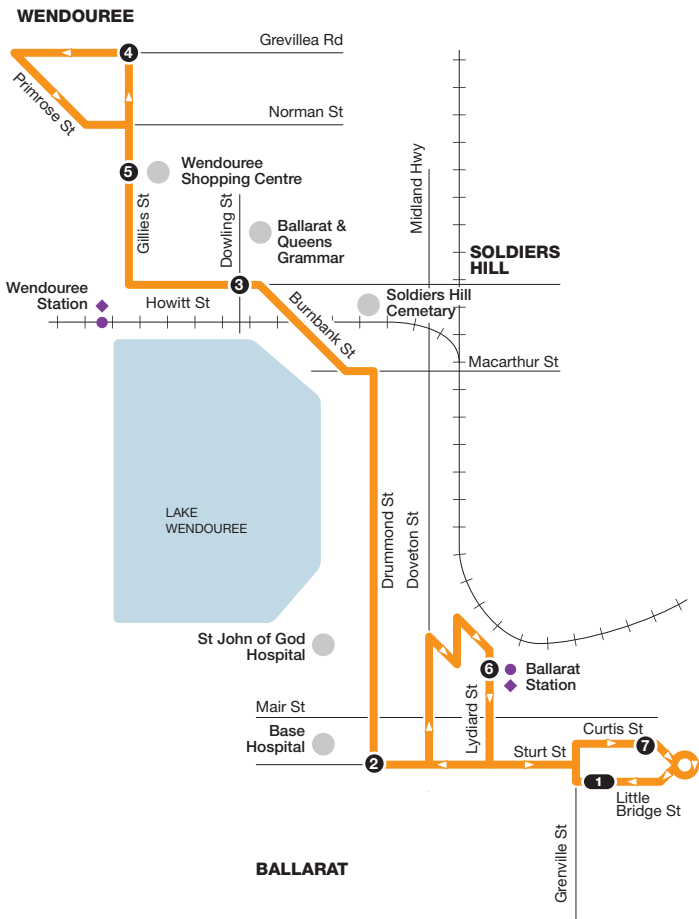

Wendouree West

Route 1 via Drummond St > Grevillea Rd

Zone 8

NORTH

Ticketing zones

For public transport information call 136 196 (TTY) 9619 2727 or visit viclink.com.au

MAP NOT TO SCALE