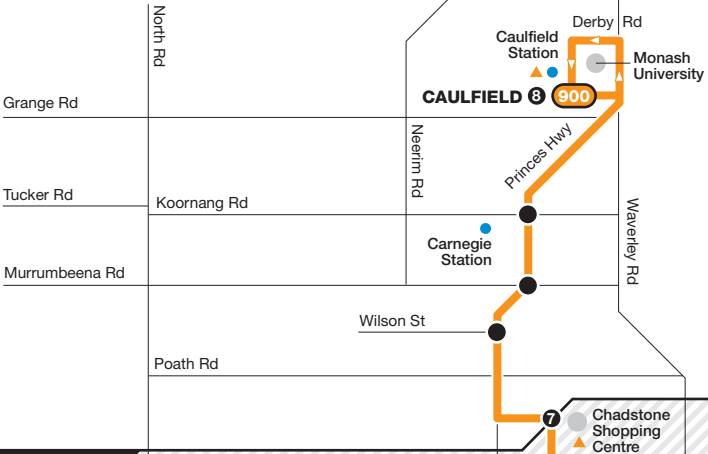

Stud Park – Caulfield

Route 900 via Monash University > Chadstone

Zone 1

Zone 1 or 2

Zone 2

Stops only at locations indicated

NORTH

Ticketing zones

For further information call 131 638 / (TTY) 9619 2727 (6am–midnight daily) or visit metlinkmelbourne.com.au

MAP NOT TO SCALE