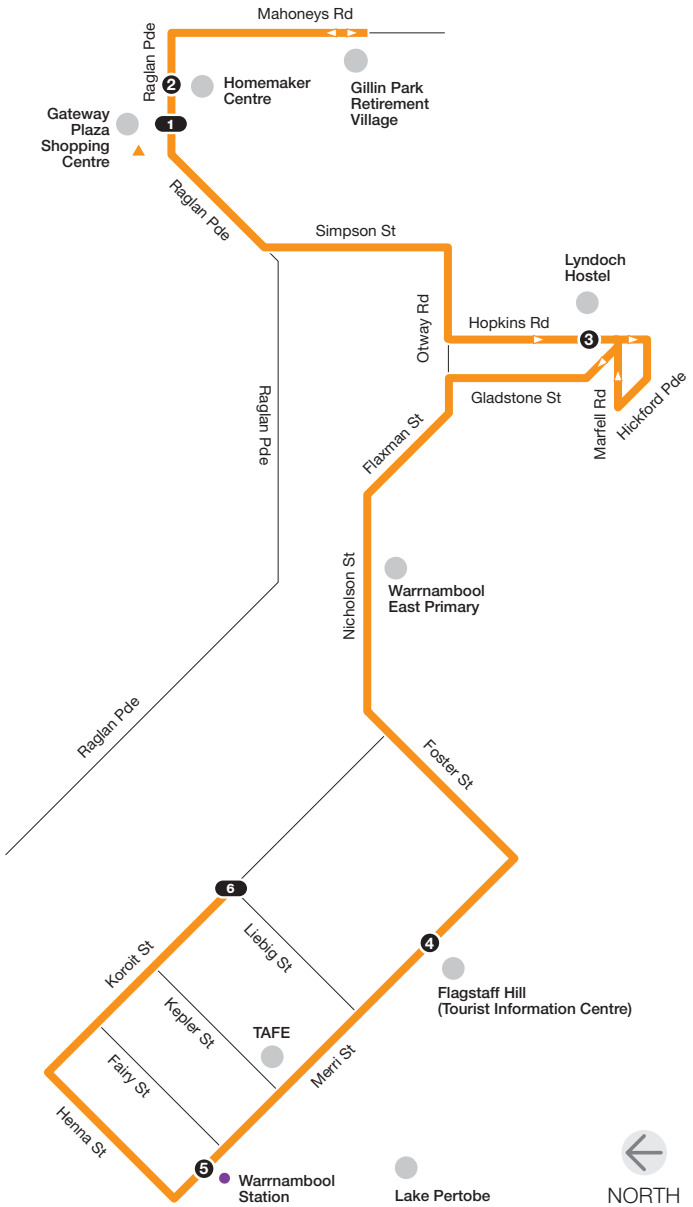

Route 8

Bus route	V/Line train station	Connecting V/Line coach	Connecting bus	Train line	Terminus	Timing point

For public transport information call **136 196 / (TTY) 9619 2727** or visit **viclink.com.au**

MAP NOT TO SCALE