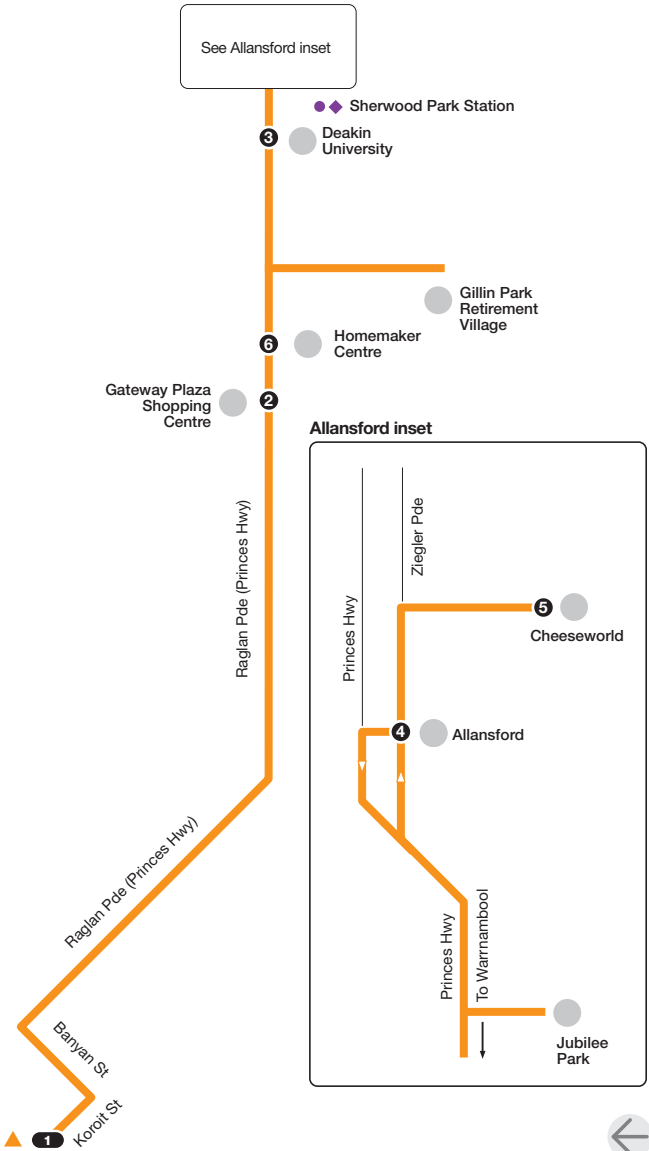

Route 9

NORTH

- Bus route
- V/Line train station
- Connecting V/Line coach
- Connecting bus
- Train line
- Terminus
- Timing point

For public transport information call **136 196 / (TTY) 9619 2727** or visit **viclink.com.au**

MAP NOT TO SCALE