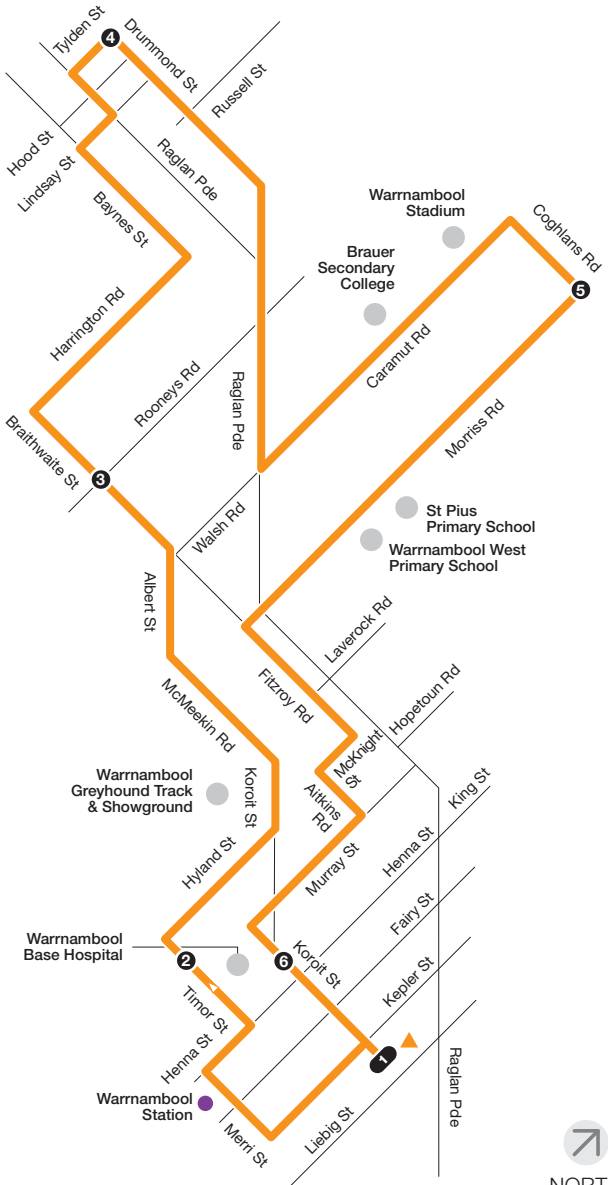

Route 1

-  Bus route
-  V/Line train station
-  Connecting V/Line coach
-  Connecting bus
-  Train line
-  Terminus
-  Timing point

For public transport information call **136 196 / (TTY) 9619 2727** or visit **viclink.com.au**

MAP NOT TO SCALE