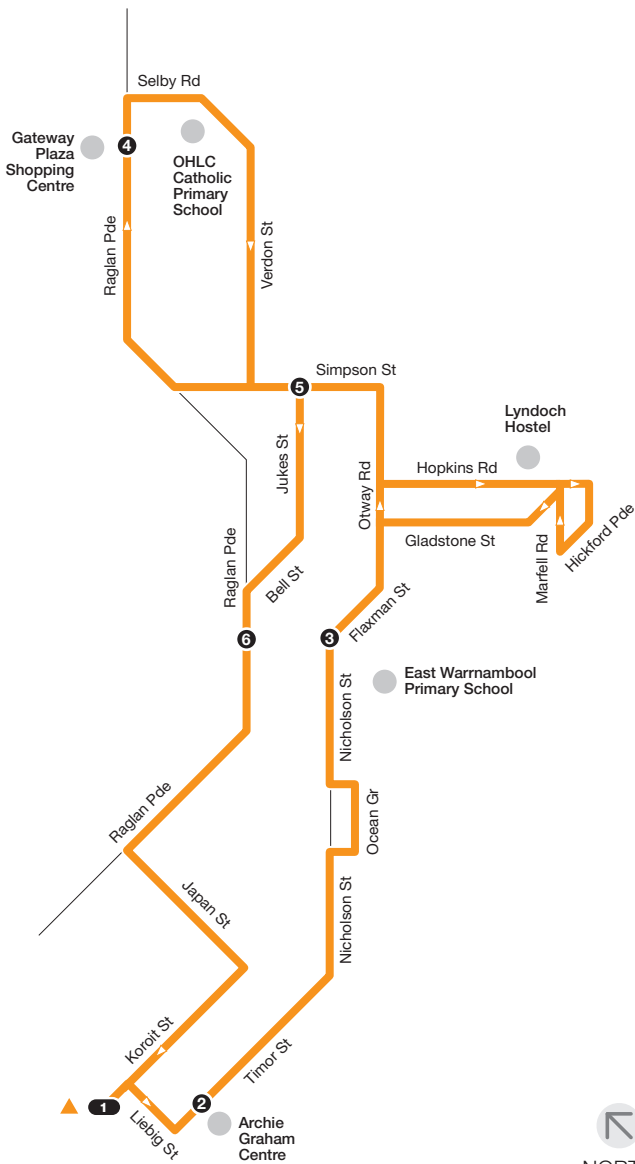

Route 7

 Bus route  
 V/Line train station  
 Connecting V/Line coach  
 Connecting bus  
 Train line  
 Terminus  
 Timing point

For public transport information call **136 196 / (TTY) 9619 2727** or visit **viclink.com.au**

MAP NOT TO SCALE