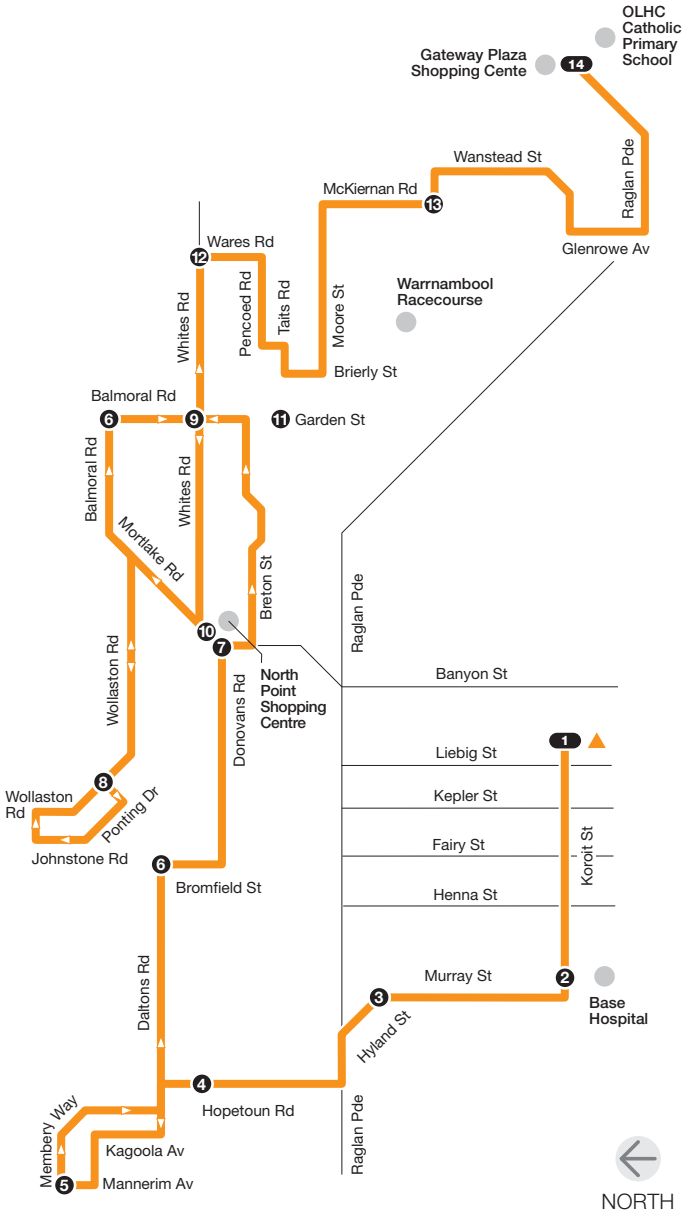

Route 4

- Bus route
- V/Line train station
- Connecting V/Line coach
- Connecting bus
- Train line
- Terminus
- Timing point

For public transport information call **136 196 / (TTY) 9619 2727** or visit **viclink.com.au**

MAP NOT TO SCALE