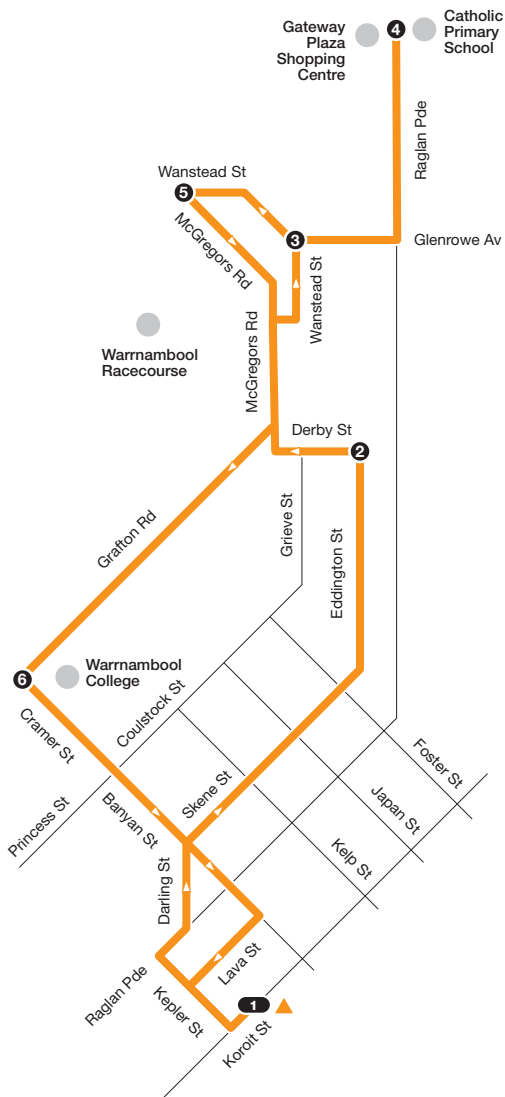

## Route 5

- Bus route
- V/Line train station
- Connecting V/Line coach
- Connecting bus
- Train line
- Terminus
- Timing point

For public transport information call **136 196 / (TTY) 9619 2727** or visit **viclink.com.au**

MAP NOT TO SCALE