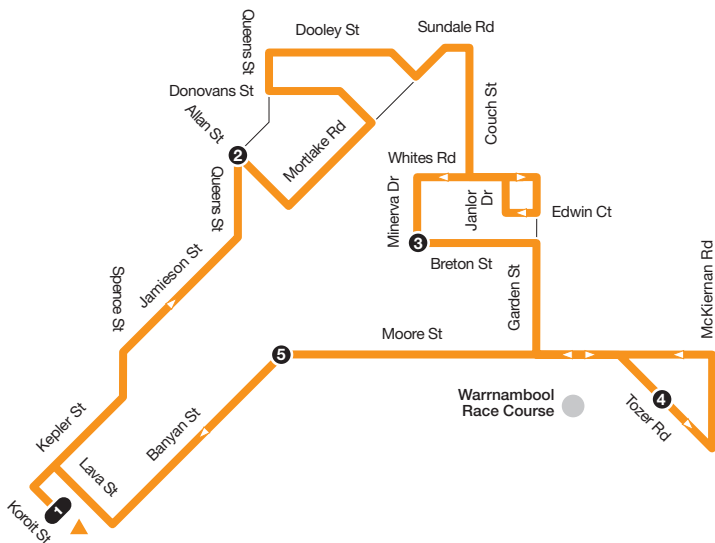

Route 2

NORTH

- Bus route
- V/Line train station
- Connecting V/Line coach
- Connecting bus
- Train line
- 1 Terminus
- 3 Timing point

For public transport information call **136 196 / (TTY) 9619 2727** or visit **viclink.com.au**

MAP NOT TO SCALE