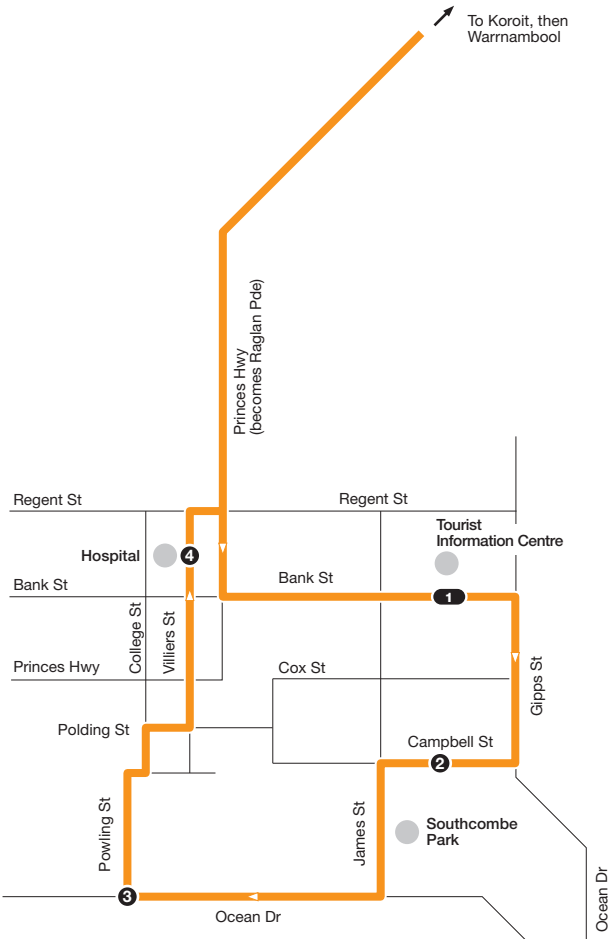

Route 10

NORTH

- Bus route
- V/Line train station
- Connecting V/Line coach
- Connecting bus
- Train line
- Terminus
- Timing point

For public transport information call **136 196 / (TTY) 9619 2727** or visit **viclink.com.au**

MAP NOT TO SCALE