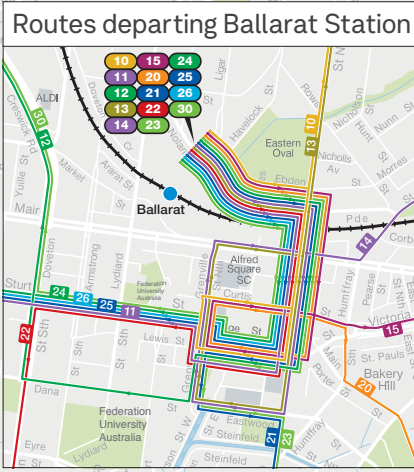

Ballarat bus network

Train
 Bus
 Bus terminus

MAP NOT TO SCALE
Effective July 2022

For more public transport information visit ptv.vic.gov.au, use the PTV app or call 1800 800 007.