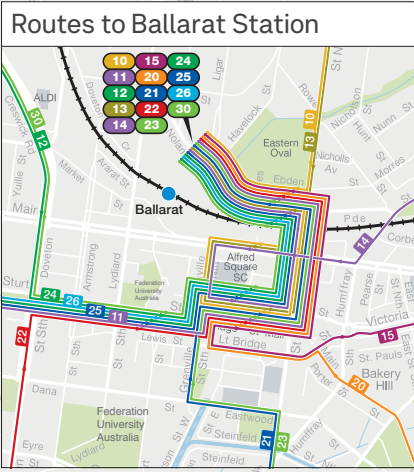

Ballarat bus network

Train
 Bus
 Bus terminus

MAP NOT TO SCALE
Effective July 2022

For more public transport information visit ptv.vic.gov.au, use the PTV app or call 1800 800 007.