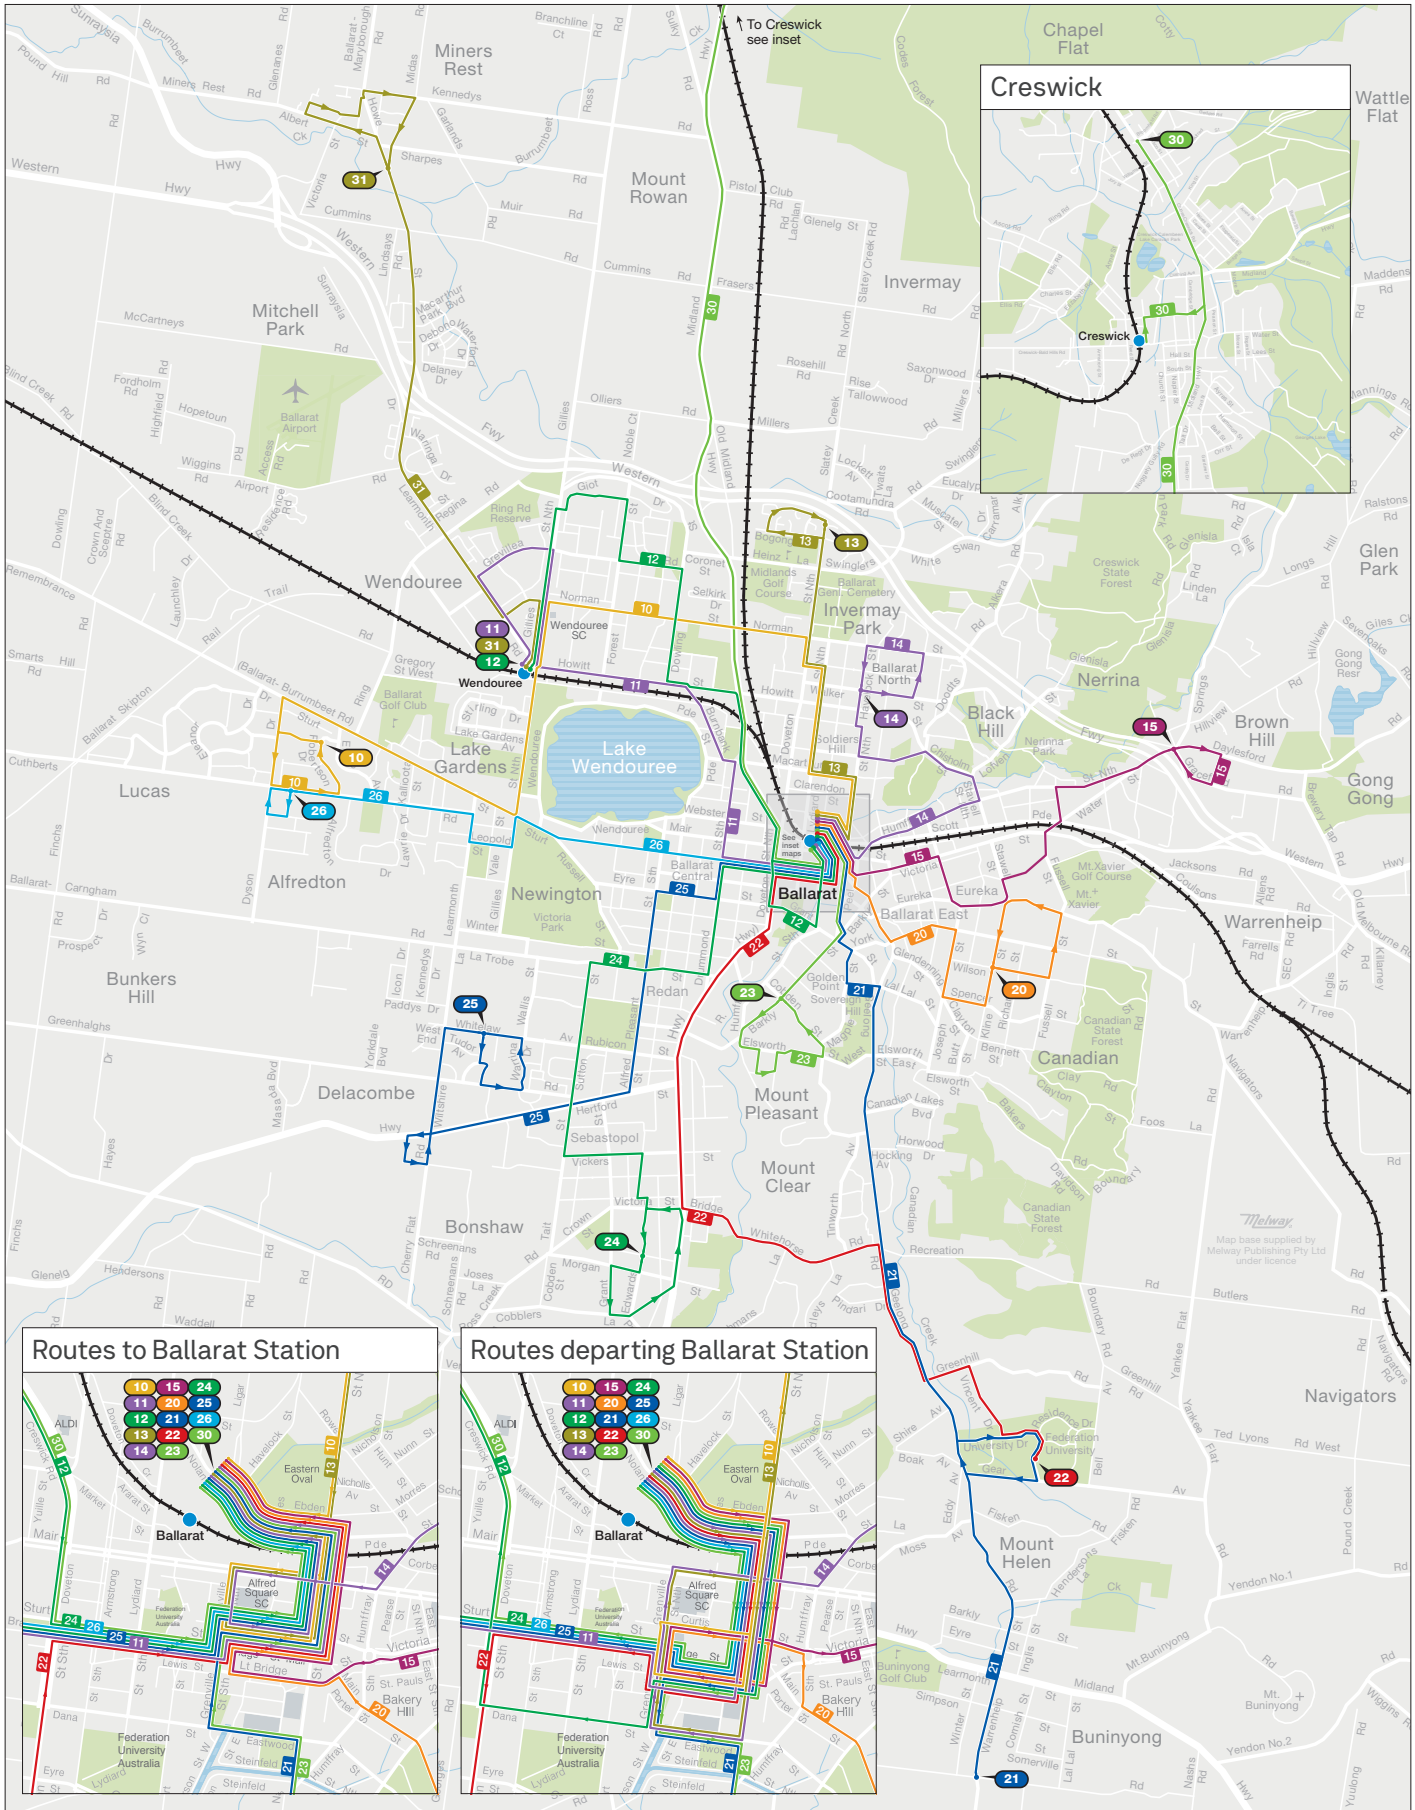

Ballarat bus network

Train
 Bus
 Bus terminus

MAP NOT TO SCALE
Effective July 2022

For more public transport information visit ptv.vic.gov.au, use the PTV app or call 1800 800 007.