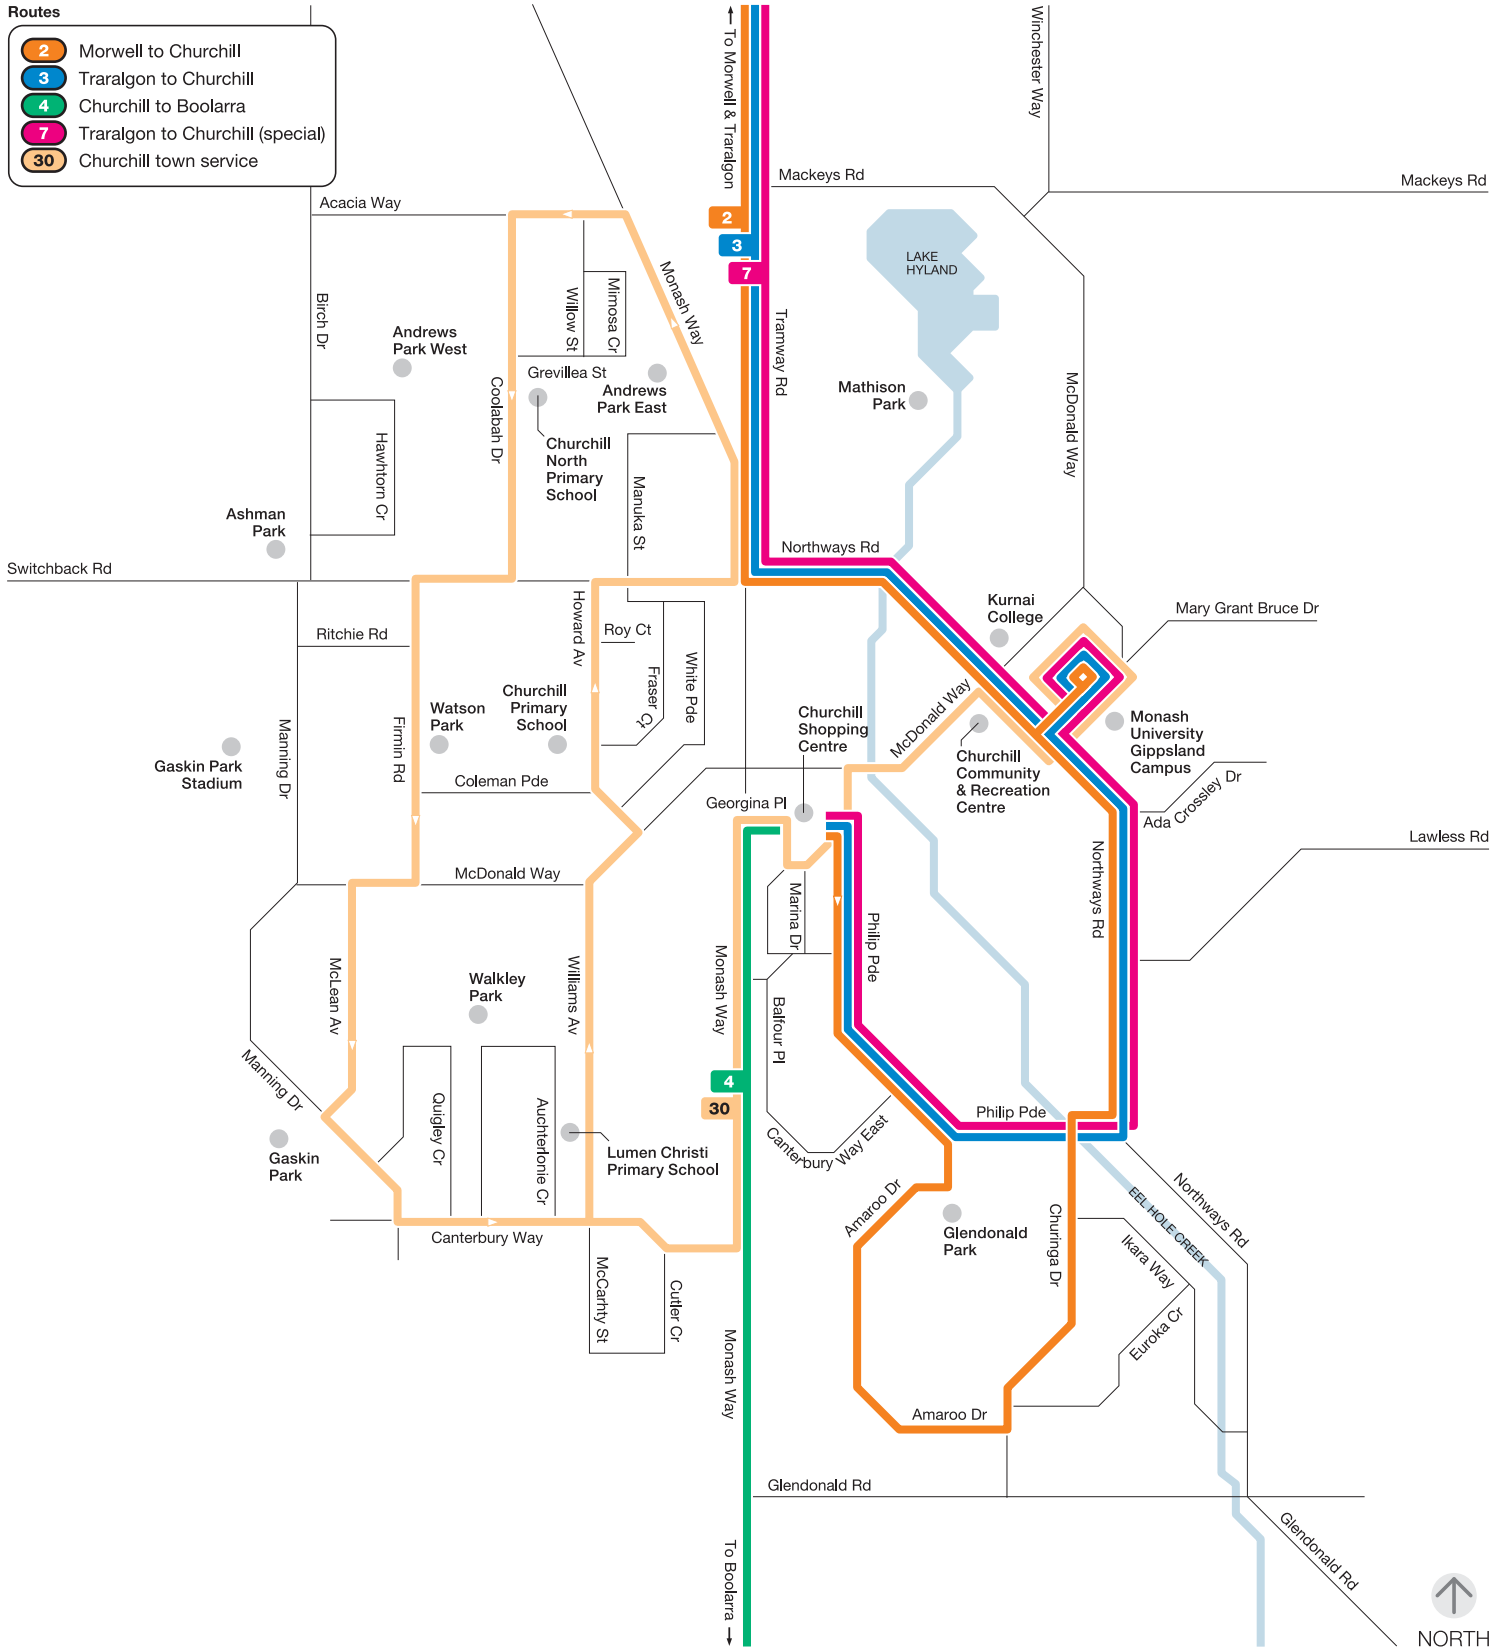

# Churchill bus network

Zone 11

Information

For more information visit [ptv.vic.gov.au](http://ptv.vic.gov.au) or call 1800 800 007 (6am – midnight daily)

MAP NOT TO SCALE  
Effective January 2012