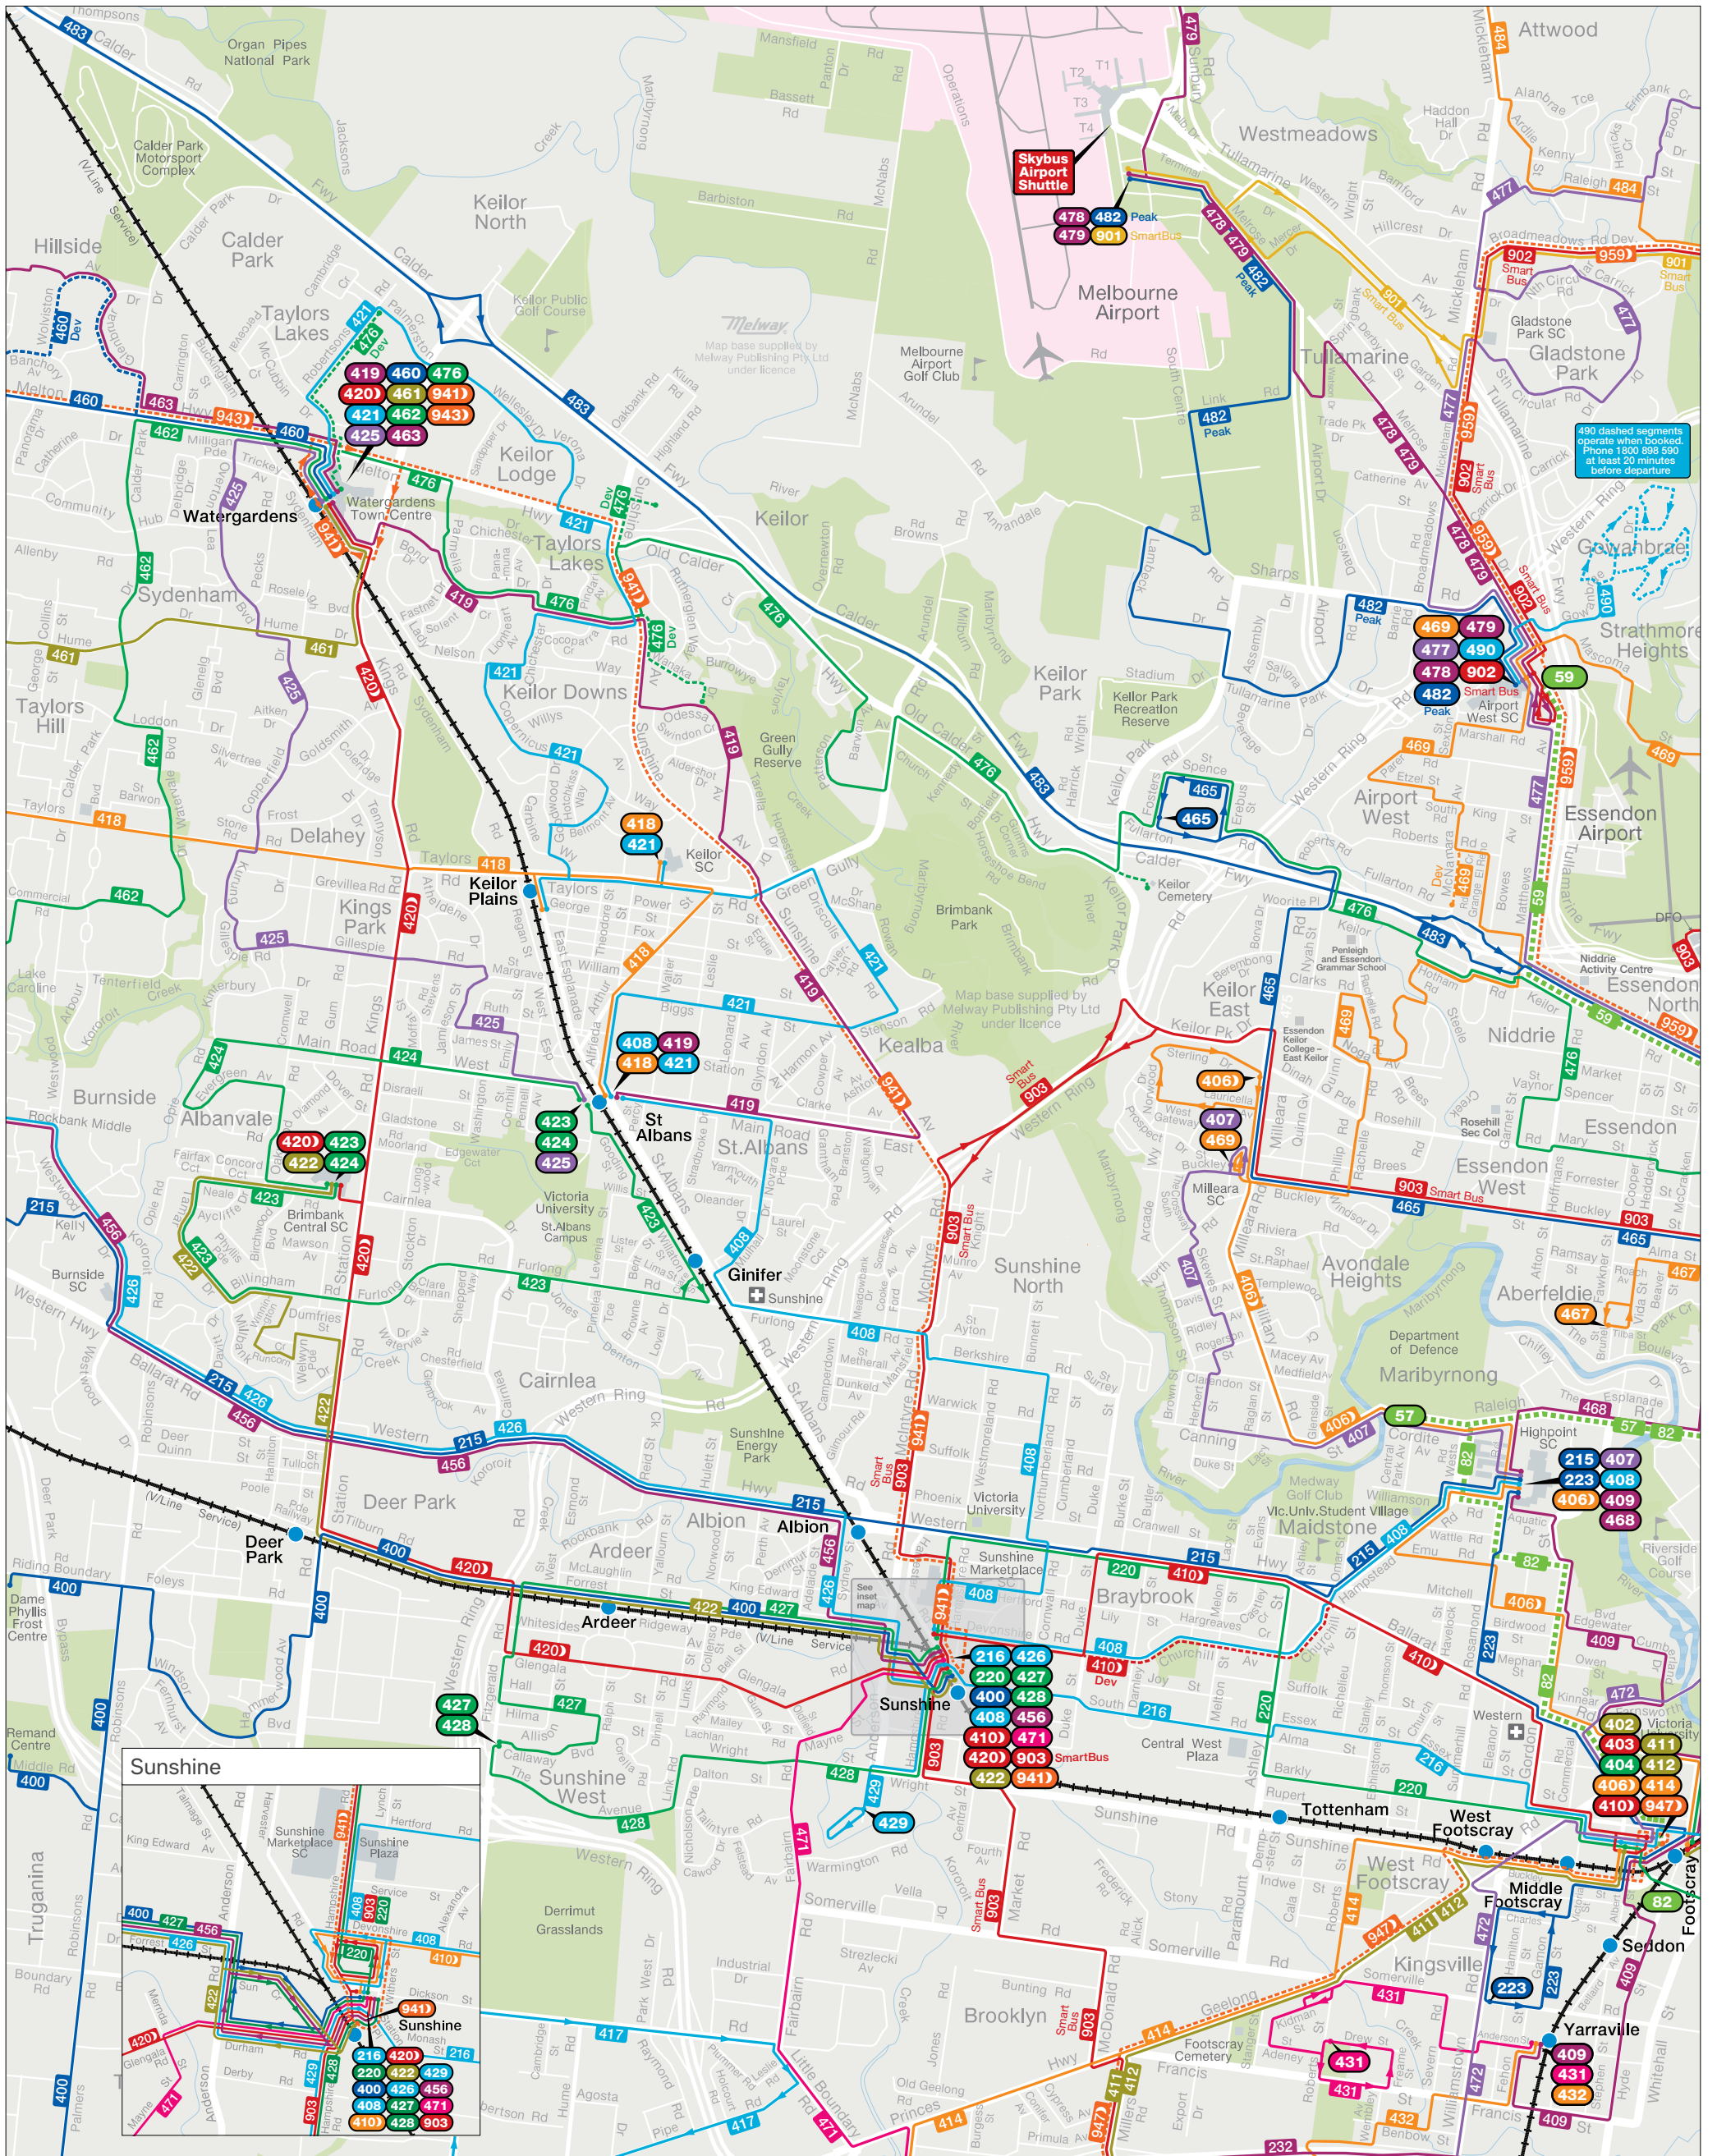

Brimbank bus network

— Train
 — Tram
 — Bus
 64 Tram terminus
 600 Bus terminus
 6000 Night Bus terminus

MAP NOT TO SCALE
Effective April 2022

Department of Transport

For more public transport information visit ptv.vic.gov.au, use the PTV app or call 1800 800 007.