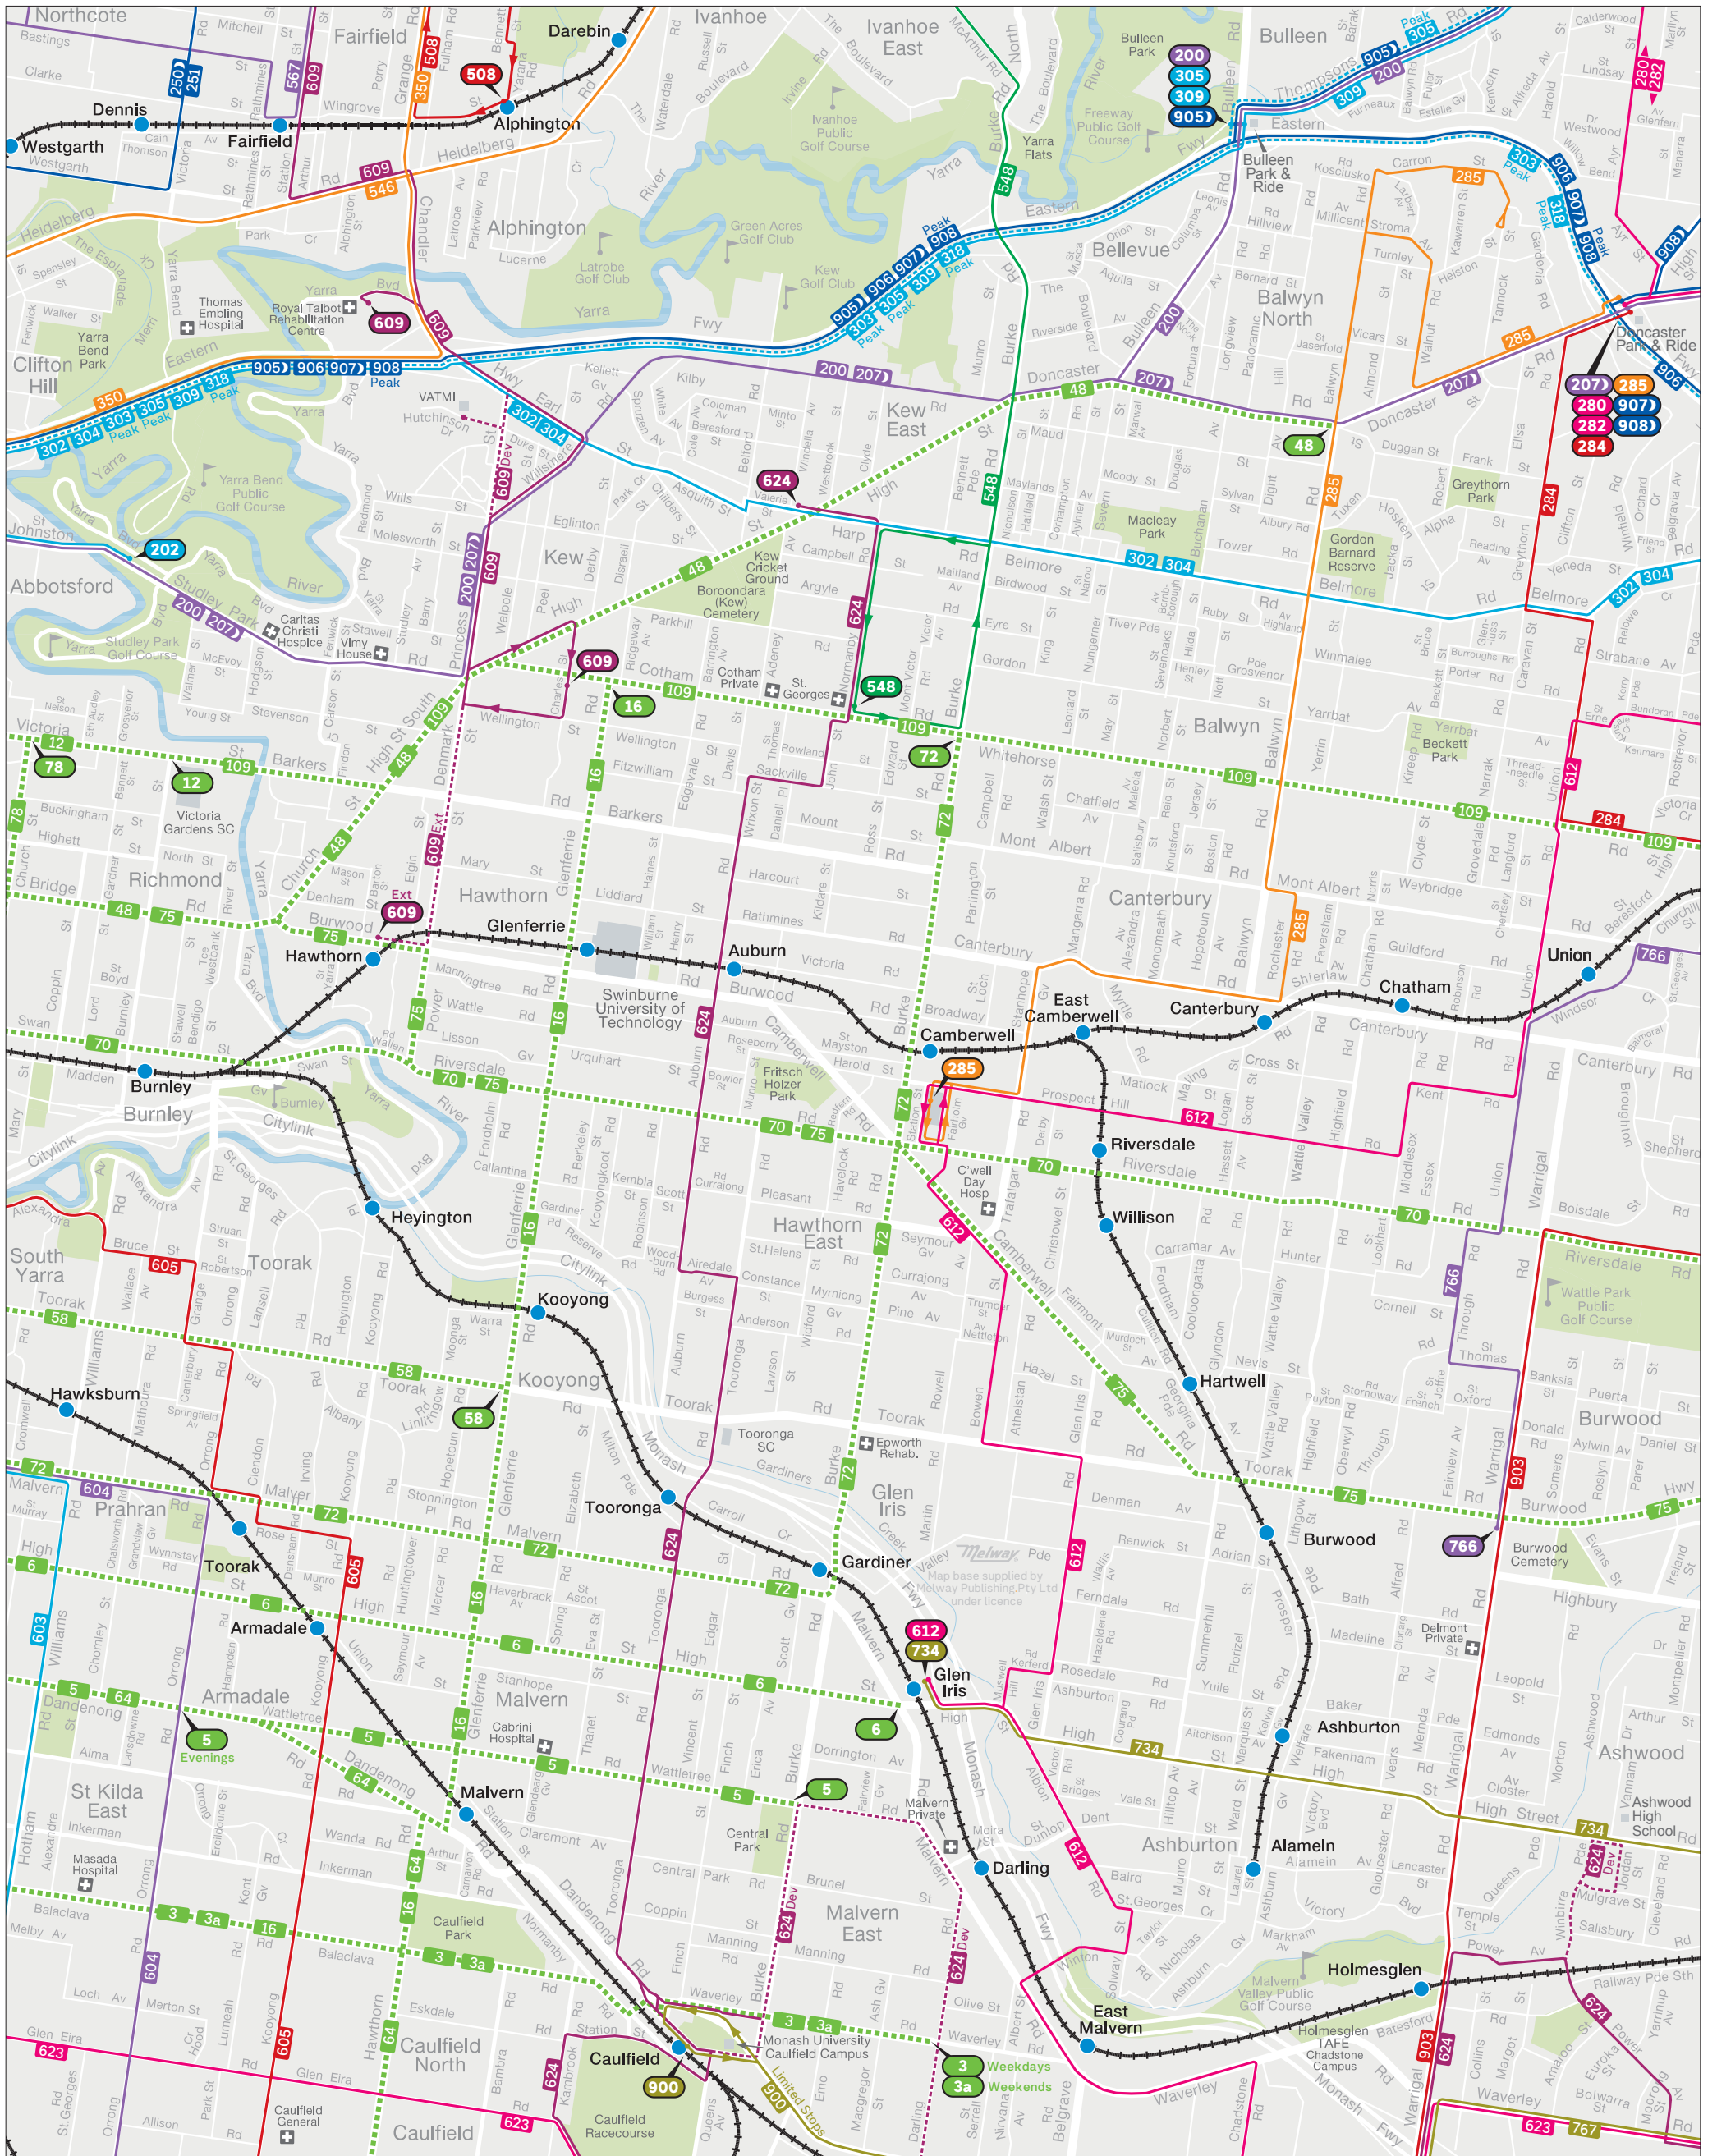

Boroondara bus network

— Train
 - - - Tram
 — Bus
 - - - Bus Deviation/Bus Extension
 ● Tram terminus
 ● Bus terminus
 ● Night Bus terminus

MAP NOT TO SCALE
Effective November 2023

Department of Transport and Planning

For more public transport information visit ptv.vic.gov.au, use the PTV app or call 1800 800 007.