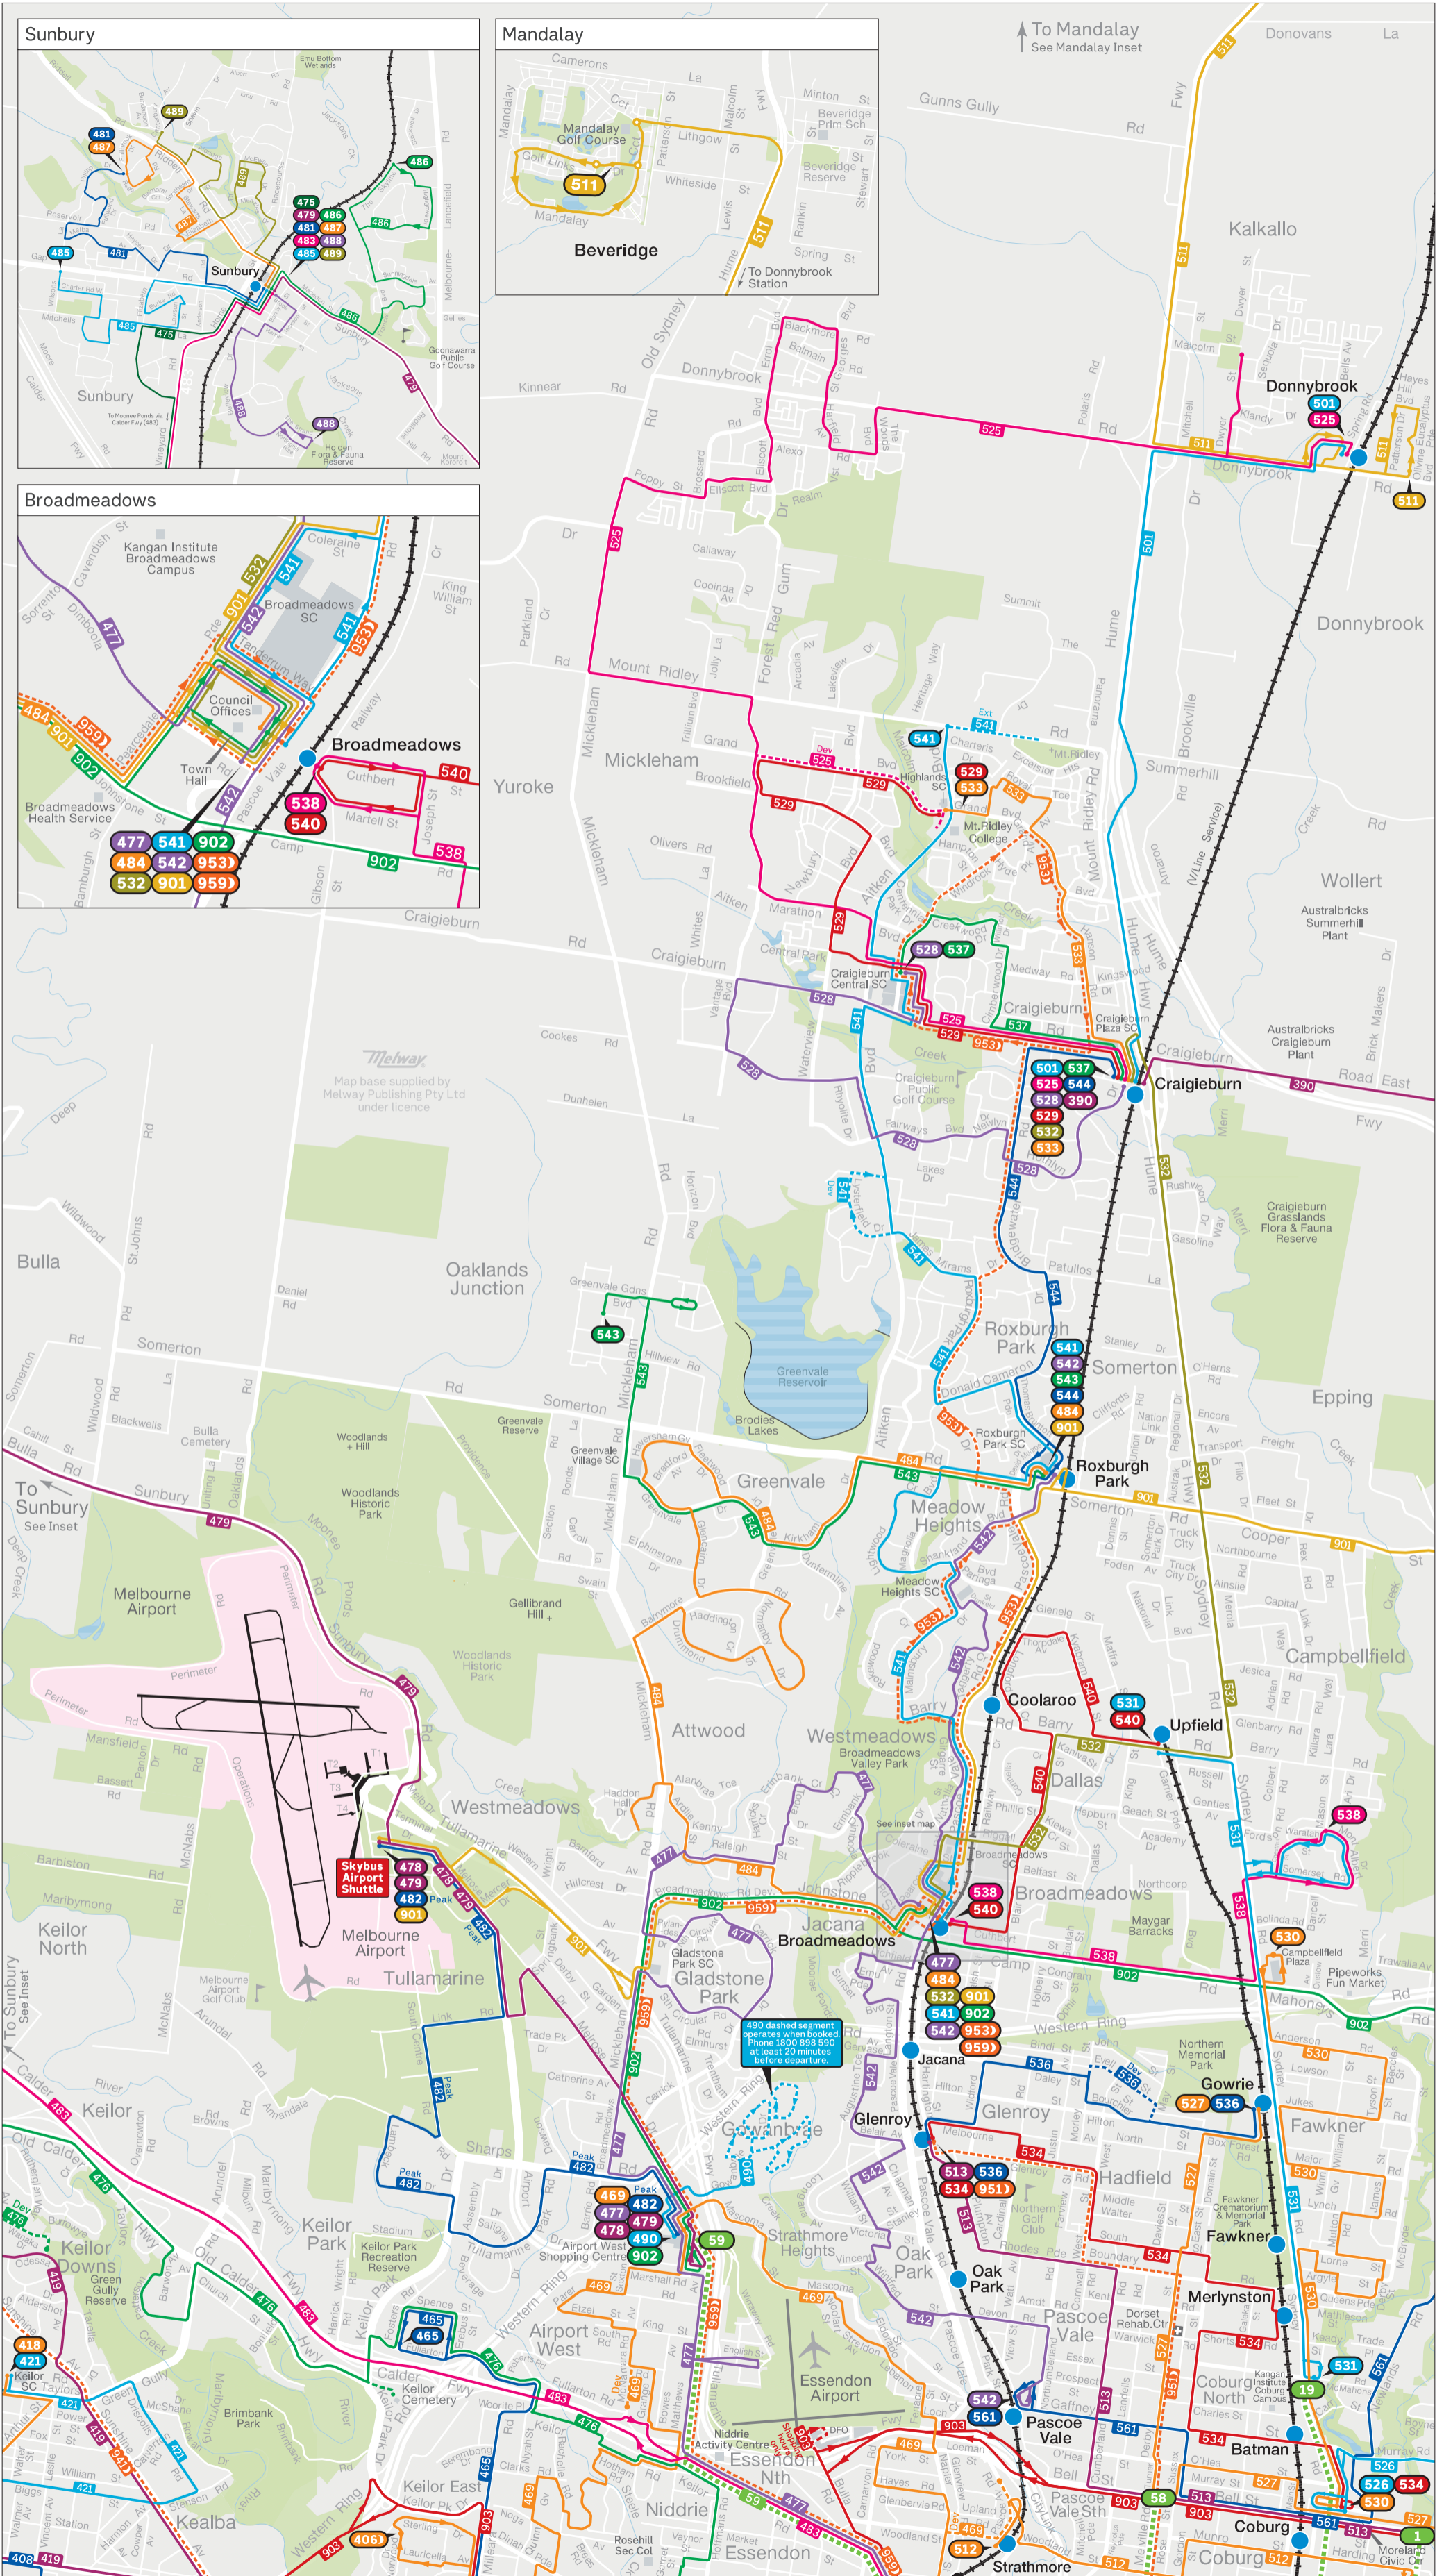

Hume bus network

— Train
 — Tram
 — Bus
 — Bus Deviation/Bus Extension
 ● 64 Tram terminus
 ● 600 Bus terminus
 ● 600 Night Bus terminus

MAP NOT TO SCALE
Effective March 2024