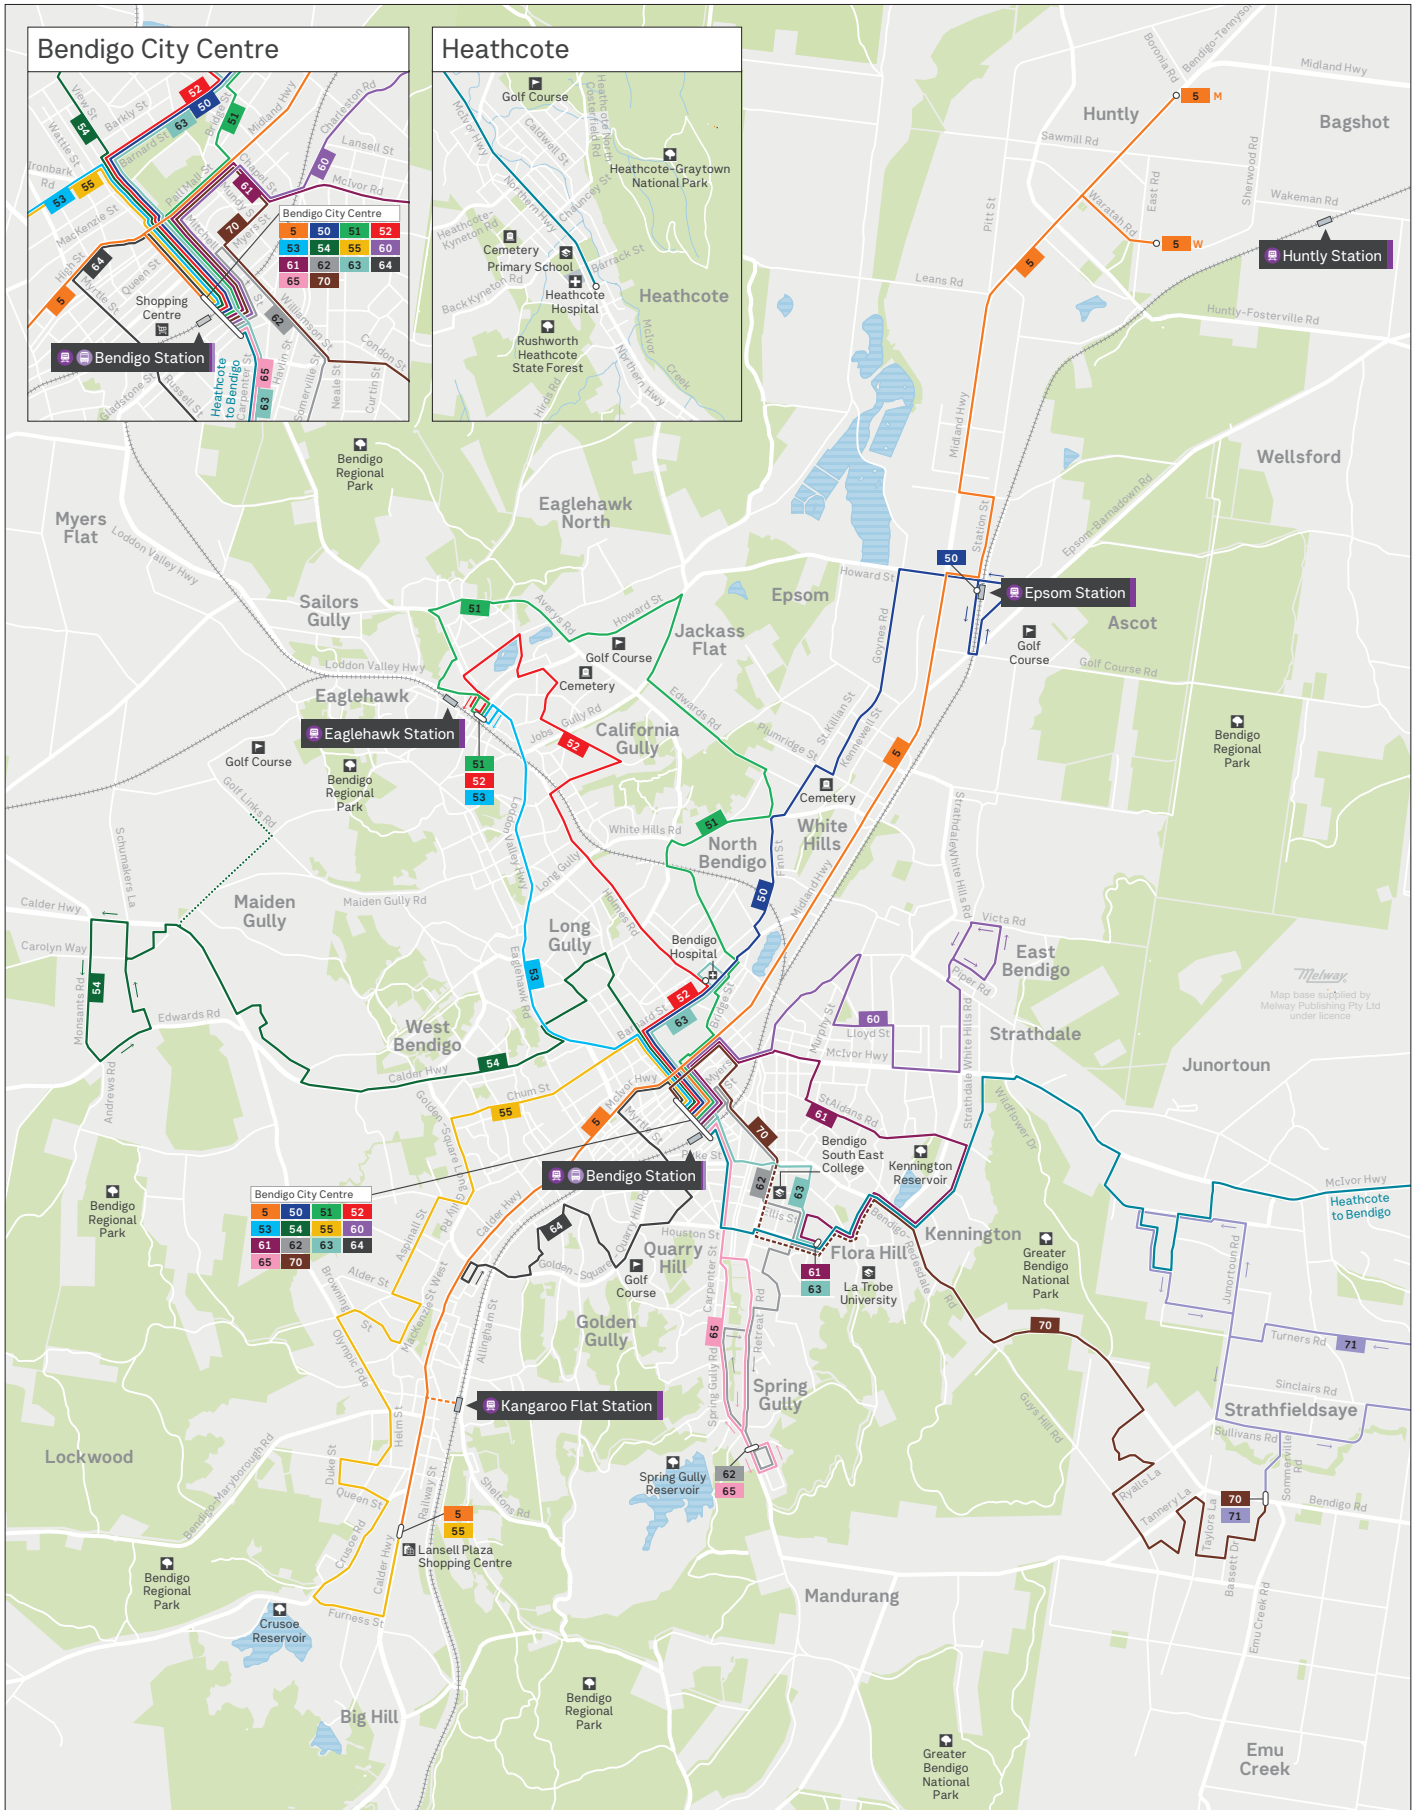

# Bendigo bus network

—+— Train line  
 — Bus route  
 80 Bus terminus

MAP NOT TO SCALE  
Effective July 2022