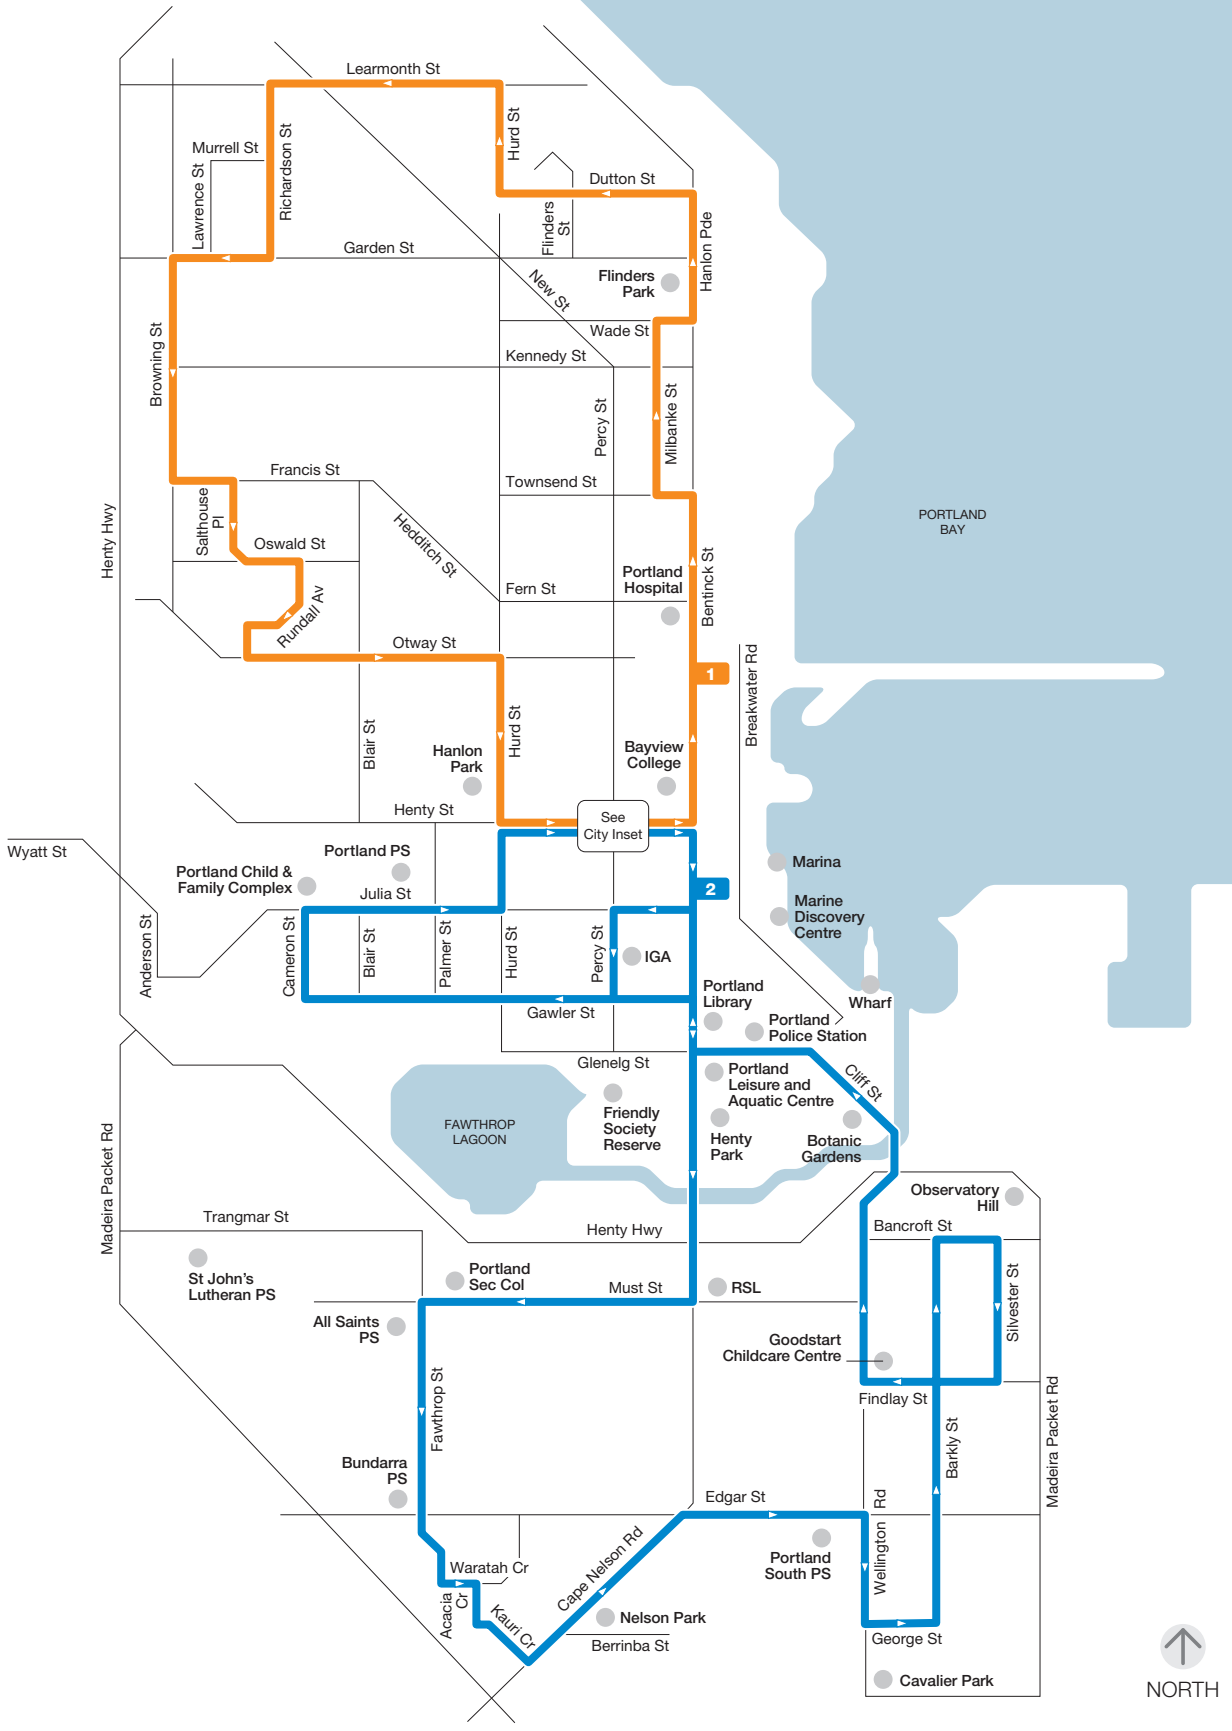

Portland bus network

- Routes**
- 1 Portland North
 - 2 Portland South

Information

- V/Line train station
- V/Line coach stop
- Connecting bus
- Train line

For more information visit ptv.vic.gov.au or call 1800 800 007

MAP NOT TO SCALE
Effective July 2020

© Public Transport Victoria 2020