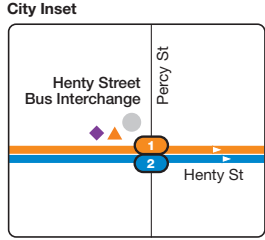

Portland bus network

- Routes**
- 1 Portland North
 - 2 Portland South

Information

- V/Line train station
- V/Line coach stop
- Connecting bus
- Train line

For more information visit ptv.vic.gov.au or call 1800 800 007